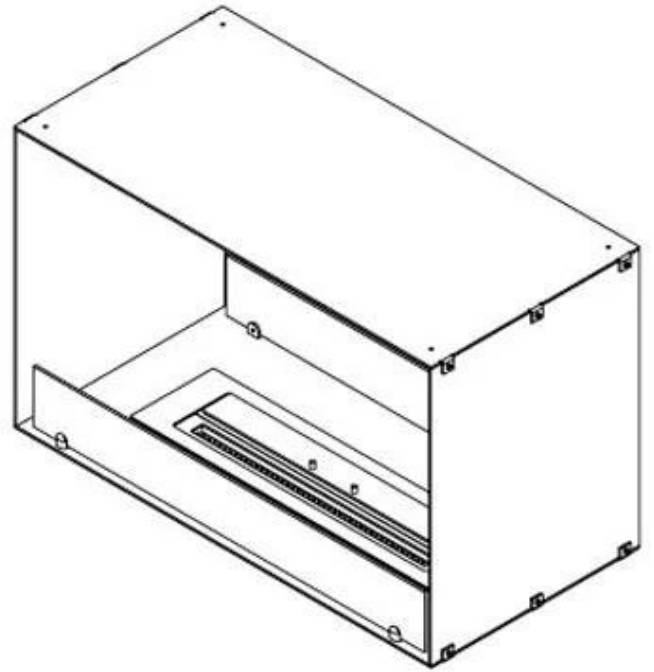

CACHFIRES

FOCO TWO 800

BIO-30-104

Foco Two 800 is a stylish double-sided tunnel bioethanol fireplace designed for wall installation, allowing you to enjoy the flames from two opposite sides. This fireplace is perfect for partition walls or as a room divider between the living room and kitchen. Made from 4 mm powder-coated stainless steel with tempered glass, the Foco Two ensures a stable flame and timeless design, fitting seamlessly into modern homes. Choose from three different burners and customise the fireplace perfectly to your needs.

TECHNICAL SPECIFICATIONS

Burner - Features

Minimum room size	40 cubic metres
Minimum room size	60 cubic metres
Adjustable flame	Yes
Control	Remote Control
Control	Automatic
Control	Manual
Burner Model	Planika PrimeFire 700
Burner Model	3.5 Litre Superior
Flame length	50 cm
Flame length	45 cm
Burning time up to	7 hours
Capacity	3.5 Litres
Capacity	1.9 Litres
Power requirements	Yes
Power requirements	No
Heat output (max)	4,4 kW
Consumption	0.4 L/h
Consumption	0.46 L/h

Type

Product type	See-through Built-in Bioethanol Fireplace
Fuel	Bioethanol
Brand	Foco
Flue/Chimney	Not Required
Use	Indoor
Warranty	2 years
Recommended air change rate	1

Size

Length/Width	80 cm
Height	50 cm
Depth	40 cm
Weight	21 kg

Appearance

Material	Steel
Steel Thickness	4 mm
Colour	Black
Glas included	Yes

PrimeFire

Automatic burner