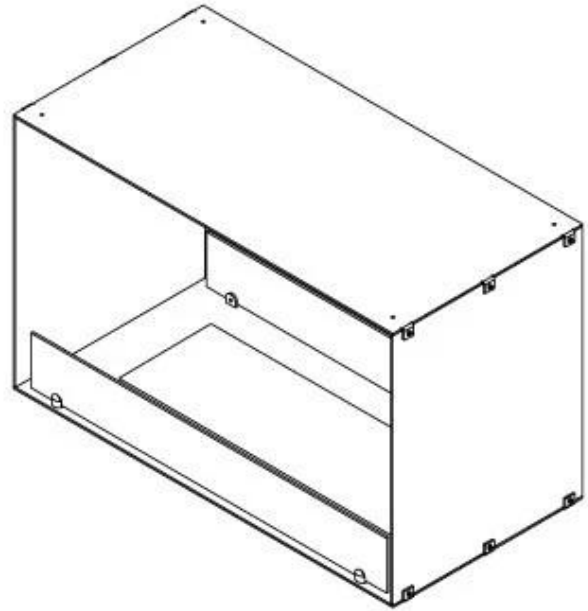

CACHFIRES

FOCO TWO 800

BIO-30-104

Foco Two 800 is a stylish double-sided tunnel bioethanol fireplace designed for wall installation, allowing you to enjoy the flames from two opposite sides. This fireplace is perfect for partition walls or as a room divider between the living room and kitchen. Made from 4 mm powder-coated stainless steel with tempered glass, the Foco Two ensures a stable flame and timeless design, fitting seamlessly into modern homes. Choose from three different burners and customise the fireplace perfectly to your needs.

TECHNICAL SPECIFICATIONS

Burner - Features

Minimum room size	40 cubic metres
Minimum room size	60 cubic metres
Adjustable flame	Yes
Control	Remote Control
Control	Automatic
Control	Manual
Burner Model	Planika PrimeFire 700
Burner Model	3.5 Litre Superior
Flame length	50 cm
Flame length	45 cm
Burning time up to	7 hours
Capacity	3.5 Litres
Capacity	1.9 Litres
Power requirements	Yes
Power requirements	No
Heat output (max)	4,4 kW
Consumption	0.4 L/h
Consumption	0.46 L/h

Type

Product type	See-through Built-in Bioethanol Fireplace
Fuel	Bioethanol
Brand	Foco
Flue/Chimney	Not Required
Use	Indoor
Warranty	2 years
Recommended air change rate	1

Size

Length/Width	80 cm
Height	50 cm
Depth	40 cm
Weight	21 kg

Appearance

Material	Steel
Steel Thickness	4 mm
Colour	Black
Glas included	Yes

PrimeFire

Automatic burner