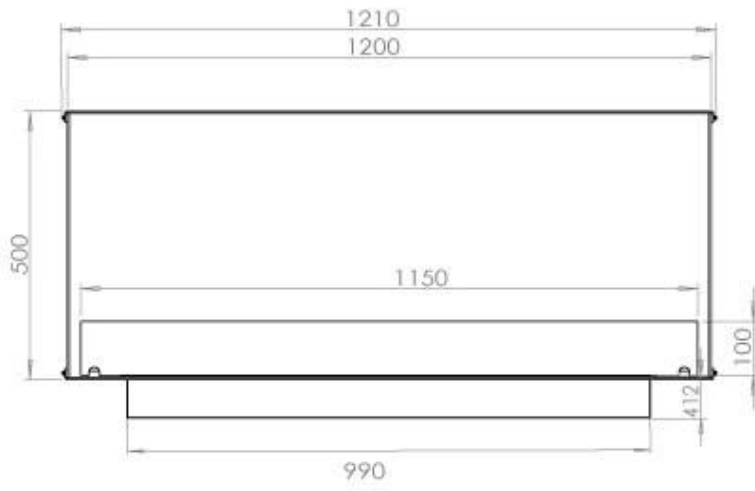

TECHNICAL SPECIFICATIONS

Burner - Features

Control	Remote Control
Control	Automatic
Control	Manual
Minimum room size	90 cubic metres
Adjustable flame	Yes
Burner Model	5 Litre Superior
Flame length	85 cm
Burning time up to	6 hours
Remote control	Additional purchase
Power requirements	No
Power requirements	Yes
Heat output (max)	6,2 kW
Consumption	0.72 L/h

Size

Length/Width	120 cm
Height	50 cm
Depth	40 cm
Weight	35 kg

PrimeFire 1000

FLA 3 990 mm

FLA 3+ 990 mm

Automatic burner 1000