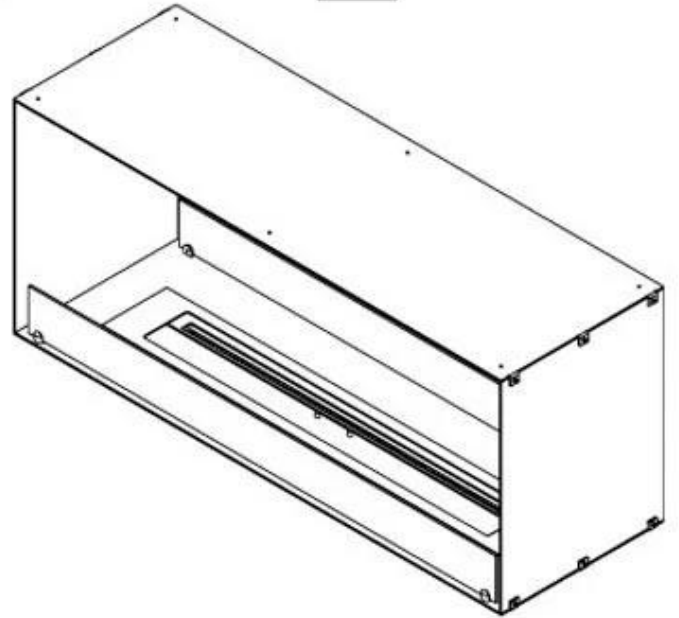

CACHFIRES

FOCO TWO 1200

BIO-30-106

Foco Two 1200 is a double-sided tunnel bioethanol fireplace designed for built-in installation, allowing a view of the flames from two opposite sides. This fireplace is perfect for integrating into a partition wall or as a room divider between the living room and kitchen. Choose between manual or automatic bioethanol burners, which offer adjustable flame levels and remote control for added convenience. Made from 4 mm powder-coated stainless steel with tempered glass, Foco Two ensures a stable and safe flame experience, adding a modern and stylish touch to your home.

Size

Length/Width	120 cm
Height	50 cm
Depth	40 cm
Weight	35 kg

Appearance

Material	Steel
Steel Thickness	4 mm
Colour	Black
Glas included	Yes

Type

Product type	See-through Built-in Bioethanol Fireplace
Fuel	Bioethanol
Brand	Foco
Flue/Chimney	Not Required
Use	Indoor
Warranty	2 years
Recommended air change rate	1

PrimeFire 1000

FLA 3 990 mm

FLA 3+ 990 mm

Automatic burner 1000