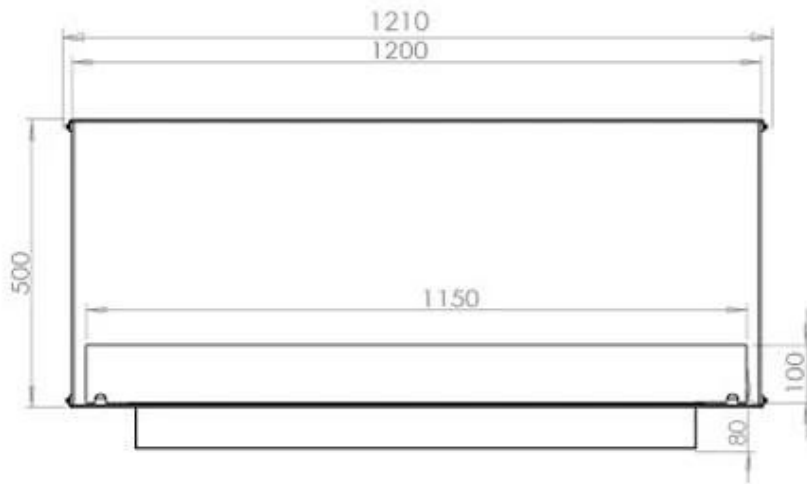

TECHNICAL SPECIFICATIONS

Burner - Features

Control	Remote Control
Control	Automatic
Control	Manual
Minimum room size	90 cubic metres
Adjustable flame	Yes
Burner Model	5 Litre Superior
Flame length	85 cm
Burning time up to	6 hours
Remote control	Additional purchase
Power requirements	No
Power requirements	Yes
Heat output (max)	6,2 kW
Consumption	0.72 L/h

Size

Length/Width	120 cm
Height	50 cm
Depth	40 cm
Weight	35 kg

PrimeFire 1000

FLA 3 990 mm

FLA 3+ 990 mm

Automatic burner 1000