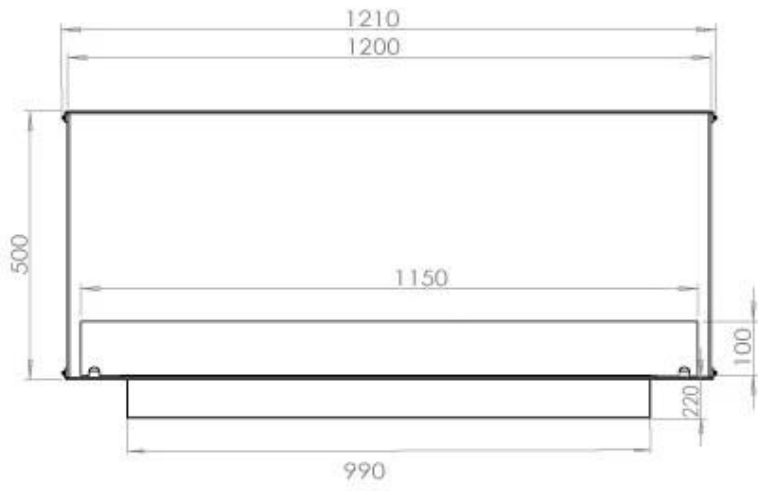

TECHNICAL SPECIFICATIONS

Burner - Features

Control	Remote Control
Control	Automatic
Control	Manual
Minimum room size	90 cubic metres
Adjustable flame	Yes
Burner Model	5 Litre Superior
Flame length	85 cm
Burning time up to	6 hours
Remote control	Additional purchase
Power requirements	No
Power requirements	Yes
Heat output (max)	6,2 kW
Consumption	0.72 L/h

Size

Length/Width	120 cm
Height	50 cm
Depth	40 cm
Weight	35 kg

PrimeFire 1000

FLA 3 990 mm

FLA 3+ 990 mm

Automatic burner 1000