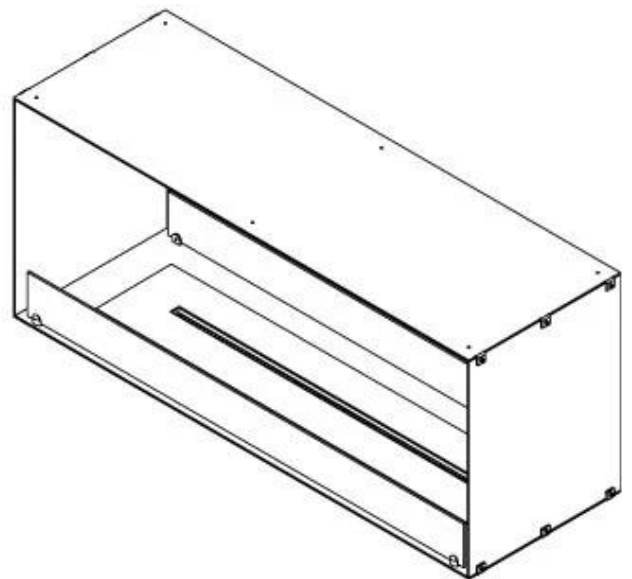

CACHFIRES

FOCO TWO 1200

BIO-30-106

Foco Two 1200 is a double-sided tunnel bioethanol fireplace designed for built-in installation, allowing a view of the flames from two opposite sides. This fireplace is perfect for integrating into a partition wall or as a room divider between the living room and kitchen. Choose between manual or automatic bioethanol burners, which offer adjustable flame levels and remote control for added convenience. Made from 4 mm powder-coated stainless steel with tempered glass, Foco Two ensures a stable and safe flame experience, adding a modern and stylish touch to your home.

Size

Length/Width	120 cm
Height	50 cm
Depth	40 cm
Weight	35 kg

PrimeFire 1000

FLA 3 990 mm

FLA 3+ 990 mm

Automatic burner 1000