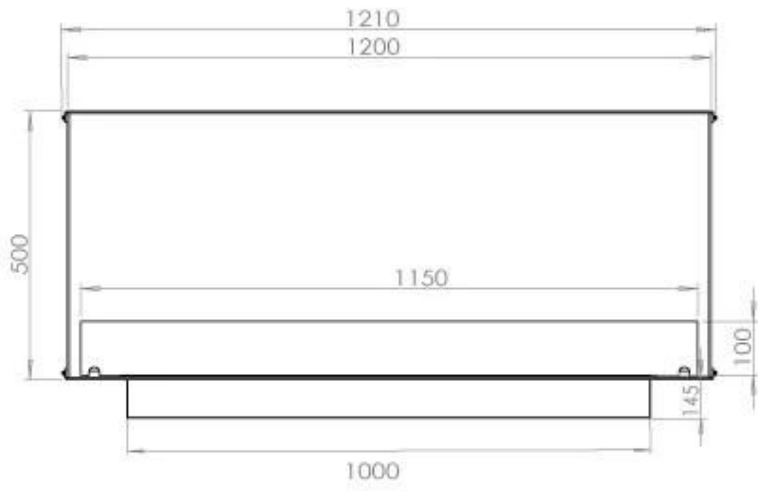

TECHNICAL SPECIFICATIONS

Burner - Features

Control	Remote Control
Control	Automatic
Control	Manual
Minimum room size	90 cubic metres
Adjustable flame	Yes
Burner Model	5 Litre Superior
Flame length	85 cm
Burning time up to	6 hours
Remote control	Additional purchase
Power requirements	No
Power requirements	Yes
Heat output (max)	6,2 kW
Consumption	0.72 L/h

Size

Length/Width	120 cm
Height	50 cm
Depth	40 cm
Weight	35 kg

PrimeFire 1000

FLA 3 990 mm

FLA 3+ 990 mm

Automatic burner 1000