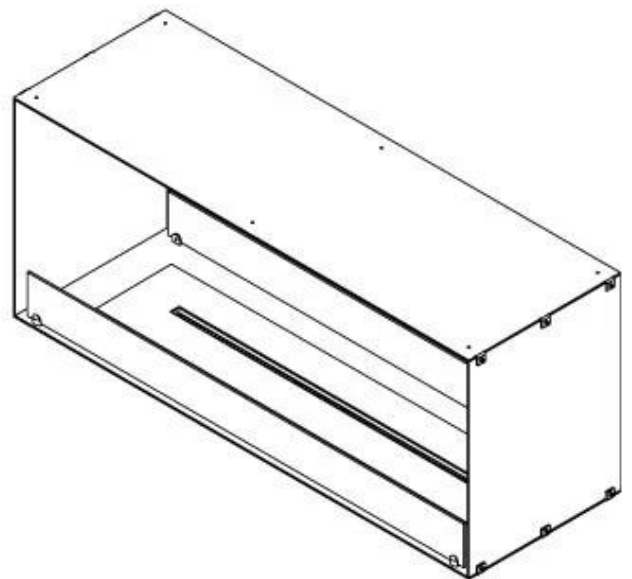

CACHFIRES

FOCO TWO 1200

BIO-30-106

Foco Two 1200 is a double-sided tunnel bioethanol fireplace designed for built-in installation, allowing a view of the flames from two opposite sides. This fireplace is perfect for integrating into a partition wall or as a room divider between the living room and kitchen. Choose between manual or automatic bioethanol burners, which offer adjustable flame levels and remote control for added convenience. Made from 4 mm powder-coated stainless steel with tempered glass, Foco Two ensures a stable and safe flame experience, adding a modern and stylish touch to your home.

Size

Length/Width	120 cm
Height	50 cm
Depth	40 cm
Weight	35 kg

PrimeFire 1000

FLA 3 990 mm

FLA 3+ 990 mm

Automatic burner 1000