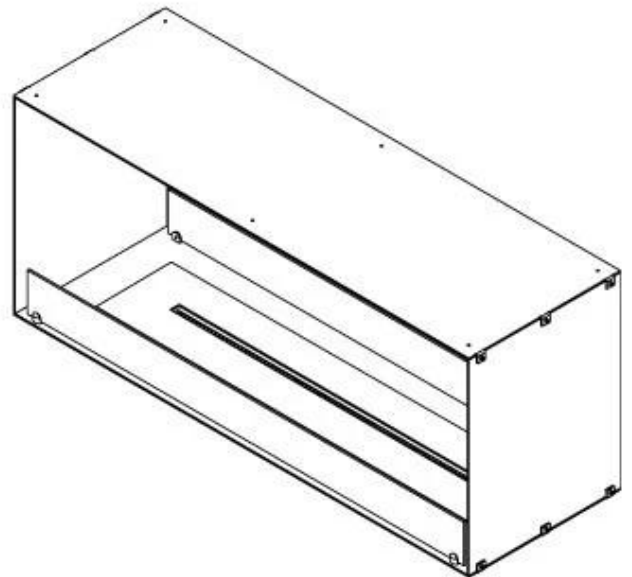

CACHFIRES

FOCO TWO 1200

BIO-30-106

Foco Two 1200 is a double-sided tunnel bioethanol fireplace designed for built-in installation, allowing a view of the flames from two opposite sides. This fireplace is perfect for integrating into a partition wall or as a room divider between the living room and kitchen. Choose between manual or automatic bioethanol burners, which offer adjustable flame levels and remote control for added convenience. Made from 4 mm powder-coated stainless steel with tempered glass, Foco Two ensures a stable and safe flame experience, adding a modern and stylish touch to your home.

Appearance

Material	Steel
Steel Thickness	4 mm
Colour	Black
Glas included	Yes

Type

Product type	See-through Built-in Bioethanol Fireplace
Fuel	Bioethanol
Flue/Chimney	Not Required
Brand	Foco
Use	Indoor
Warranty	2 years
Recommended air change rate	1

Size

Length/Width	120 cm
Height	50 cm
Depth	40 cm
Weight	35 kg

PrimeFire 1000

FLA 3 990 mm

FLA 3+ 990 mm

Automatic burner 1000