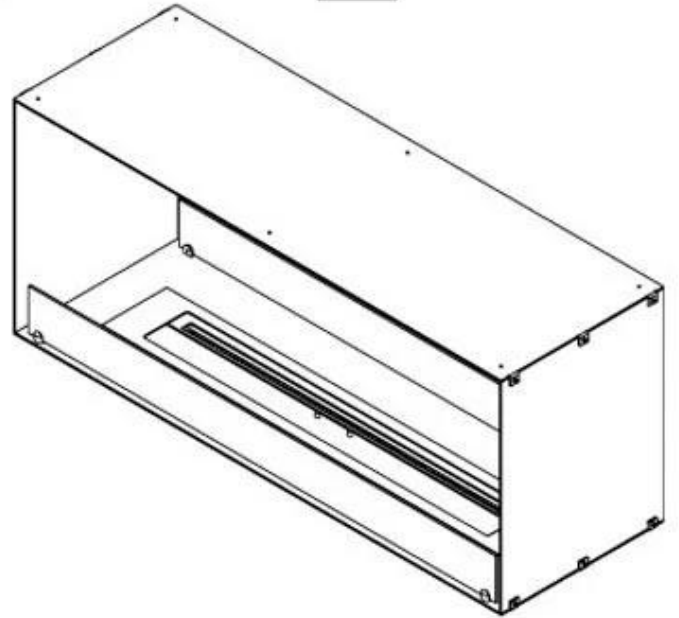

CACHFIRES

FOCO TWO 1200

BIO-30-106

Foco Two 1200 is a double-sided tunnel bioethanol fireplace designed for built-in installation, allowing a view of the flames from two opposite sides. This fireplace is perfect for integrating into a partition wall or as a room divider between the living room and kitchen. Choose between manual or automatic bioethanol burners, which offer adjustable flame levels and remote control for added convenience. Made from 4 mm powder-coated stainless steel with tempered glass, Foco Two ensures a stable and safe flame experience, adding a modern and stylish touch to your home.

Appearance

Material	Steel
Steel Thickness	4 mm
Colour	Black
Glas included	Yes

Type

Product type	See-through Built-in Bioethanol Fireplace
Fuel	Bioethanol
Flue/Chimney	Not Required
Brand	Foco
Use	Indoor
Warranty	2 years
Recommended air change rate	1

Size

Length/Width	120 cm
Height	50 cm
Depth	40 cm
Weight	35 kg

PrimeFire 1000

FLA 3 990 mm

FLA 3+ 990 mm

Automatic burner 1000