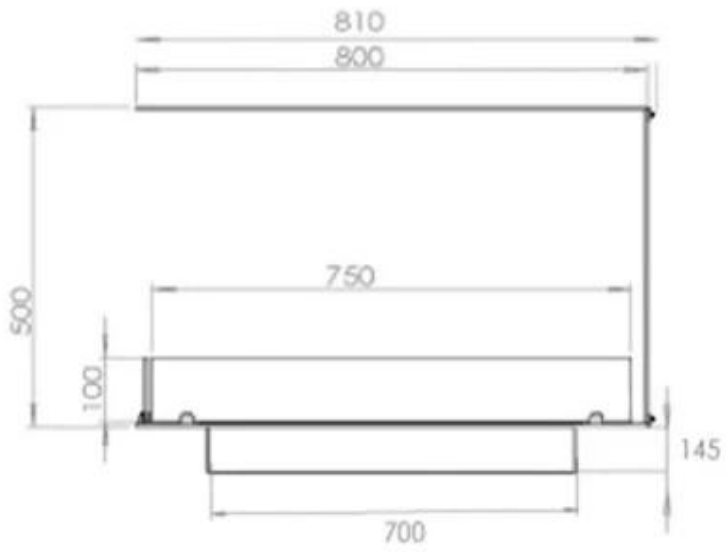

TECHNICAL SPECIFICATIONS

Burner - Features

Minimum room size	70 cubic metres
Adjustable flame	Yes
Control	Manual
Control	Remote Control
Flame length	45 cm
Burner Model	3.5 Litre Superior
Burning time up to	7.5 hours
Capacity	3.5 Litres
Power requirements	No
Heat output (max)	3,2 kW
Consumption	0.46 L/h

Size

Length/Width	80 cm
Height	50 cm
Depth	40 cm
Weight	20 kg

Superior Manual

PrimeFire 700

Automatic burner 700