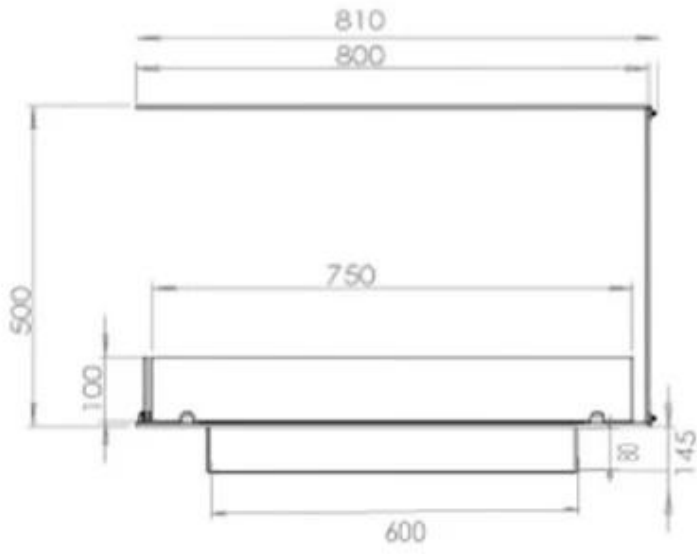

TECHNICAL SPECIFICATIONS

Burner - Features

Minimum room size	70 cubic metres
Adjustable flame	Yes
Control	Manual
Control	Remote Control
Flame length	45 cm
Burner Model	3.5 Litre Superior
Burning time up to	7.5 hours
Capacity	3.5 Litres
Power requirements	No
Heat output (max)	3,2 kW
Consumption	0.46 L/h

Appearance

Material	Steel
Steel Thickness	4 mm
Colour	Black
Glas included	Yes

Type

Fuel	Bioethanol
Product type	3-sided Built-in Bioethanol Fireplace
Flue/Chimney	Not Required
Brand	Foco
Flame view	Room Divider
Use	Indoor
Warranty	2 years
Recommended air change rate	1

Size

Length/Width	80 cm
Height	50 cm
Depth	40 cm
Weight	20 kg

Superior Manual

PrimeFire 700

Automatic burner 700