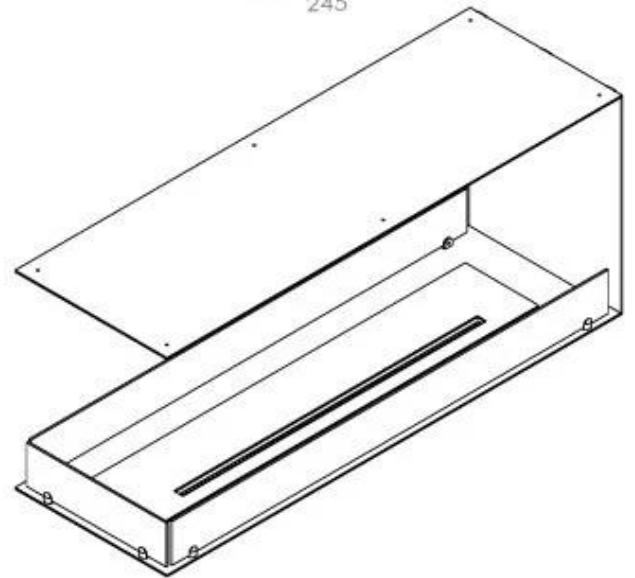

PrimeFire 1000