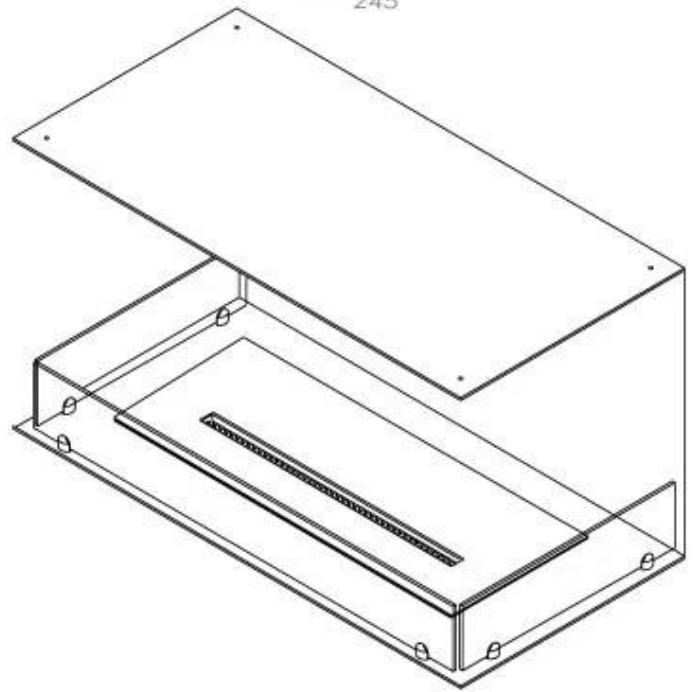

PrimeFire 700