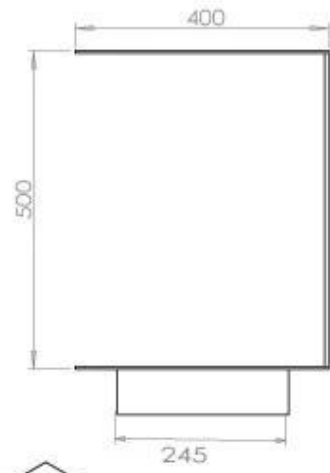

Size

Length/Width	100 cm
Height	50 cm
Depth	40 cm
Weight	30 kg

Appearance

Material	Steel
Steel Thickness	4 mm
Colour	Black
Glas included	Yes

Type

Product type	3-sided Built-in Bioethanol Fireplace
Fuel	Bioethanol
Brand	Foco
Flue/Chimney	Not Required
Use	Indoor
Warranty	2 years
Recommended air change rate	1

Superior Manual

FLA 3+ 790 mm

FLA 3 790 mm

PrimeFire 700

Automatic burner 700