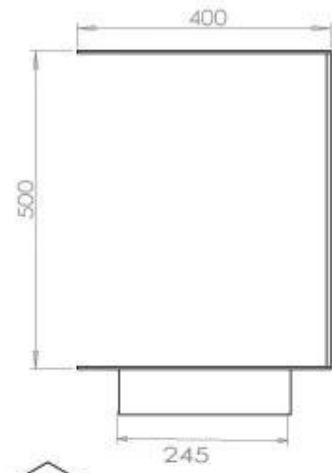

Size

Length/Width	100 cm
Height	50 cm
Depth	40 cm
Weight	30 kg

Appearance

Material	Steel
Steel Thickness	4 mm
Colour	Black
Glas included	Yes

Type

Product type	3-sided Built-in Bioethanol Fireplace
Fuel	Bioethanol
Brand	Foco
Flue/Chimney	Not Required
Use	Indoor
Warranty	2 years
Recommended air change rate	1

Superior Manual

FLA 3+ 790 mm

FLA 3 790 mm

PrimeFire 700

Automatic burner 700