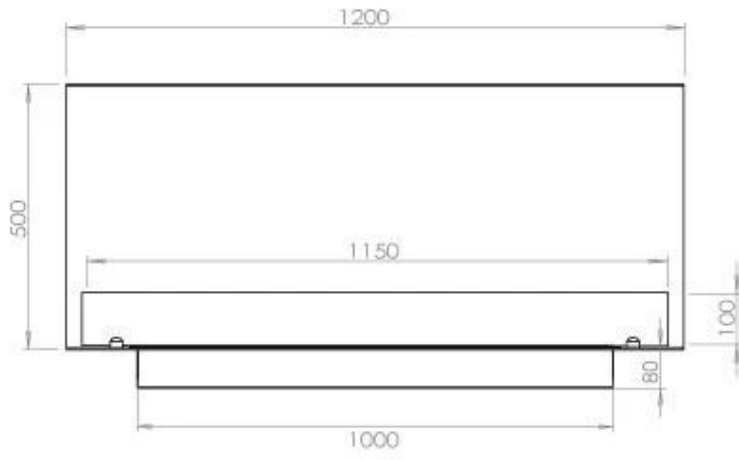

TECHNICAL SPECIFICATIONS

Burner - Features

Control	Remote Control
Control	Automatic
Control	Manual
Minimum room size	90 cubic metres
Adjustable flame	Yes
Burner Model	5 Litre Superior
Flame length	85 cm
Burning time up to	6 hours
Remote control	Additional purchase
Power requirements	No
Power requirements	Yes
Heat output (max)	6,2 kW
Consumption	0.87 L/h

Type

Product type	3-sided Built-in Bioethanol Fireplace
Fuel	Bioethanol
Flue/Chimney	Not Required
Brand	Foco
Use	Indoor
Warranty	2 years
Recommended air change rate	1

Size

Length/Width	120 cm
Height	50 cm
Depth	40 cm
Weight	35 kg

Appearance

Material	Steel
Steel Thickness	4 mm
Colour	Black
Glas included	Yes

Superior Manual

FLA 3+ 990 mm

FLA 3 990 mm

PrimeFire 1000

Automatic burner 1000