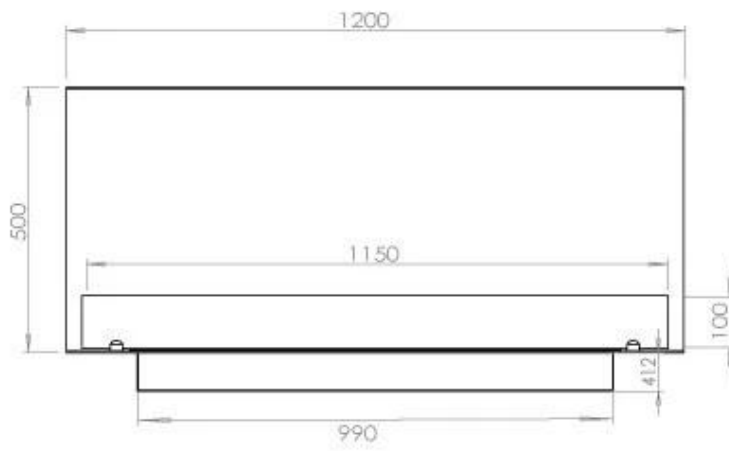

TECHNICAL SPECIFICATIONS

Burner - Features

Control	Remote Control
Control	Automatic
Control	Manual
Minimum room size	90 cubic metres
Adjustable flame	Yes
Burner Model	5 Litre Superior
Flame length	85 cm
Burning time up to	6 hours
Remote control	Additional purchase
Power requirements	No
Power requirements	Yes
Heat output (max)	6,2 kW
Consumption	0.87 L/h

Type

Product type	3-sided Built-in Bioethanol Fireplace
Fuel	Bioethanol
Flue/Chimney	Not Required
Brand	Foco
Use	Indoor
Warranty	2 years
Recommended air change rate	1

Size

Length/Width	120 cm
Height	50 cm
Depth	40 cm
Weight	35 kg

Appearance

Material	Steel
Steel Thickness	4 mm
Colour	Black
Glas included	Yes

Superior Manual

FLA 3+ 990 mm

FLA 3 990 mm

PrimeFire 1000

Automatic burner 1000