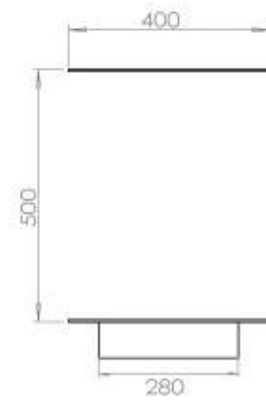

TECHNICAL SPECIFICATIONS

Burner - Features

Control	Remote Control
Control	Automatic
Control	Manual
Minimum room size	90 cubic metres
Adjustable flame	Yes
Burner Model	5 Litre Superior
Flame length	85 cm
Burning time up to	6 hours
Remote control	Additional purchase
Power requirements	No
Power requirements	Yes
Heat output (max)	6,2 kW
Consumption	0.87 L/h

Type

Product type	3-sided Built-in Bioethanol Fireplace
Fuel	Bioethanol
Flue/Chimney	Not Required
Brand	Foco
Use	Indoor
Warranty	2 years
Recommended air change rate	1

Size

Length/Width	120 cm
Height	50 cm
Depth	40 cm
Weight	35 kg

Appearance

Material	Steel
Steel Thickness	4 mm
Colour	Black
Glas included	Yes

Superior Manual

FLA 3+ 990 mm

FLA 3 990 mm

PrimeFire 1000

Automatic burner 1000