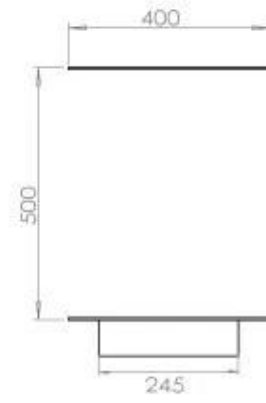

TECHNICAL SPECIFICATIONS

Burner - Features

Control	Remote Control
Control	Automatic
Control	Manual
Minimum room size	90 cubic metres
Adjustable flame	Yes
Burner Model	5 Litre Superior
Flame length	85 cm
Burning time up to	6 hours
Remote control	Additional purchase
Power requirements	No
Power requirements	Yes
Heat output (max)	6,2 kW
Consumption	0.87 L/h

Type

Product type	3-sided Built-in Bioethanol Fireplace
Fuel	Bioethanol
Flue/Chimney	Not Required
Brand	Foco
Use	Indoor
Warranty	2 years
Recommended air change rate	1

Size

Length/Width	120 cm
Height	50 cm
Depth	40 cm
Weight	35 kg

Appearance

Material	Steel
Steel Thickness	4 mm
Colour	Black
Glas included	Yes

Superior Manual

FLA 3+ 990 mm

FLA 3 990 mm

PrimeFire 1000

Automatic burner 1000