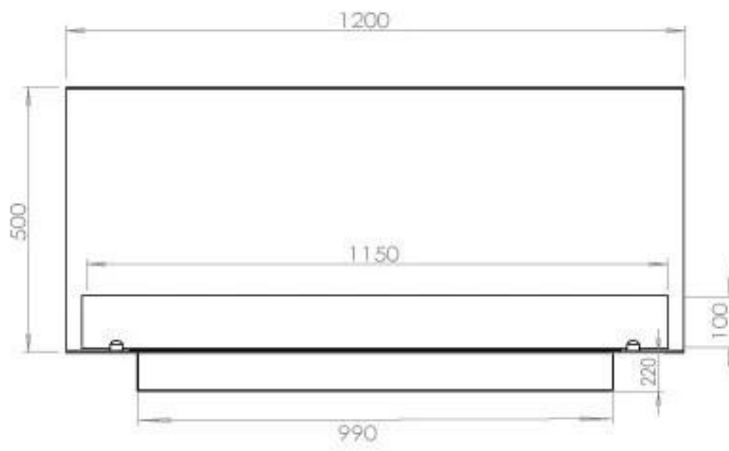

TECHNICAL SPECIFICATIONS

Burner - Features

Control	Remote Control
Control	Automatic
Control	Manual
Minimum room size	90 cubic metres
Adjustable flame	Yes
Burner Model	5 Litre Superior
Flame length	85 cm
Burning time up to	6 hours
Remote control	Additional purchase
Power requirements	No
Power requirements	Yes
Heat output (max)	6,2 kW
Consumption	0.87 L/h

Type

Product type	3-sided Built-in Bioethanol Fireplace
Fuel	Bioethanol
Flue/Chimney	Not Required
Brand	Foco
Use	Indoor
Warranty	2 years
Recommended air change rate	1

Size

Length/Width	120 cm
Height	50 cm
Depth	40 cm
Weight	35 kg

Appearance

Material	Steel
Steel Thickness	4 mm
Colour	Black
Glas included	Yes

Superior Manual

FLA 3+ 990 mm

FLA 3 990 mm

PrimeFire 1000

Automatic burner 1000