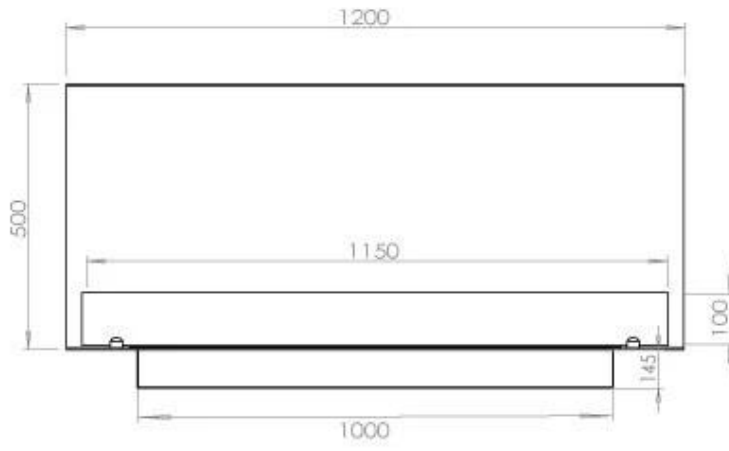

TECHNICAL SPECIFICATIONS

Burner - Features

Control	Remote Control
Control	Automatic
Control	Manual
Minimum room size	90 cubic metres
Adjustable flame	Yes
Burner Model	5 Litre Superior
Flame length	85 cm
Burning time up to	6 hours
Remote control	Additional purchase
Power requirements	No
Power requirements	Yes
Heat output (max)	6,2 kW
Consumption	0.87 L/h

Type

Product type	3-sided Built-in Bioethanol Fireplace
Fuel	Bioethanol
Flue/Chimney	Not Required
Brand	Foco
Use	Indoor
Warranty	2 years
Recommended air change rate	1

Size

Length/Width	120 cm
Height	50 cm
Depth	40 cm
Weight	35 kg

Appearance

Material	Steel
Steel Thickness	4 mm
Colour	Black
Glas included	Yes

Superior Manual

FLA 3+ 990 mm

FLA 3 990 mm

PrimeFire 1000

Automatic burner 1000