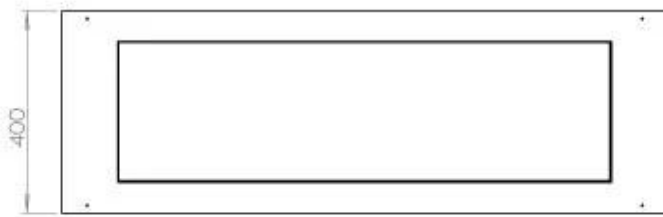

Appearance

Material	Steel
Steel Thickness	4 mm
Colour	Black
Glas included	Yes

Superior Manual

FLA 3+ 990 mm

FLA 3 990 mm

PrimeFire 1000

Automatic burner 1000