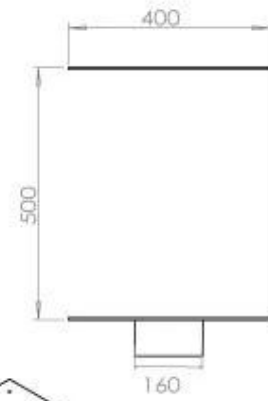

TECHNICAL SPECIFICATIONS

Burner - Features

Control	Remote Control
Control	Automatic
Control	Manual
Minimum room size	90 cubic metres
Adjustable flame	Yes
Burner Model	5 Litre Superior
Flame length	85 cm
Burning time up to	6 hours
Remote control	Additional purchase
Power requirements	No
Power requirements	Yes
Heat output (max)	6,2 kW
Consumption	0.87 L/h

Type

Product type	3-sided Built-in Bioethanol Fireplace
Fuel	Bioethanol
Flue/Chimney	Not Required
Brand	Foco
Use	Indoor
Warranty	2 years
Recommended air change rate	1

Size

Length/Width	120 cm
Height	50 cm
Depth	40 cm
Weight	35 kg

Appearance

Material	Steel
Steel Thickness	4 mm
Colour	Black
Glas included	Yes

Superior Manual

FLA 3+ 990 mm

FLA 3 990 mm

PrimeFire 1000

Automatic burner 1000