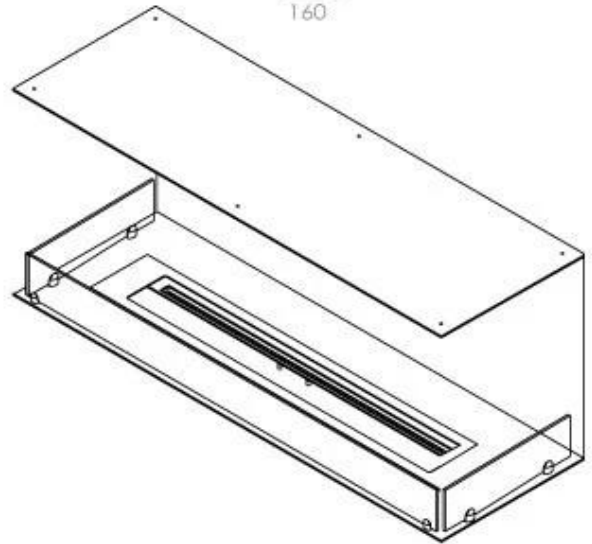

CACHFIRES

FOCO THREE 1200

BIO-30-115

The Foco Three 1200 is a versatile built-in bioethanol fireplace, designed with three open sides to provide an impressive view of the flames from multiple angles. Ideal for partition walls, such as those around a TV, this 3-sided fireplace is crafted from 4 mm thick powder-coated stainless steel, offering a stylish and timeless look. Choose between a manual or automatic bioethanol burner, which offer adjustable flame levels and, in the automatic models, remote control for added convenience and safety.

TECHNICAL SPECIFICATIONS

Burner - Features

Control	Remote Control
Control	Automatic
Control	Manual
Minimum room size	90 cubic metres
Adjustable flame	Yes
Burner Model	5 Litre Superior
Flame length	85 cm
Burning time up to	6 hours
Remote control	Additional purchase
Power requirements	No
Power requirements	Yes
Heat output (max)	6,2 kW
Consumption	0.87 L/h

Type

Product type	3-sided Built-in Bioethanol Fireplace
Fuel	Bioethanol
Flue/Chimney	Not Required
Brand	Foco
Use	Indoor
Warranty	2 years
Recommended air change rate	1

Size

Length/Width	120 cm
Height	50 cm
Depth	40 cm
Weight	35 kg

Appearance

Material	Steel
Steel Thickness	4 mm
Colour	Black
Glas included	Yes

Superior Manual

FLA 3+ 990 mm

FLA 3 990 mm

PrimeFire 1000

Automatic burner 1000