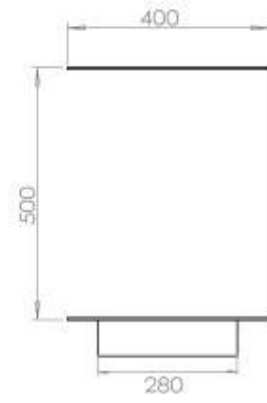

TECHNICAL SPECIFICATIONS

Burner - Features

Control	Remote Control
Control	Automatic
Control	Manual
Minimum room size	90 cubic metres
Adjustable flame	Yes
Burner Model	5 Litre Superior
Flame length	85 cm
Burning time up to	6 hours
Remote control	Additional purchase
Power requirements	No
Power requirements	Yes
Heat output (max)	6,2 kW
Consumption	0.87 L/h

Type

Product type	3-sided Built-in Bioethanol Fireplace
Fuel	Bioethanol
Flue/Chimney	Not Required
Brand	Foco
Use	Indoor
Warranty	2 years
Recommended air change rate	1

Size

Length/Width	120 cm
Height	50 cm
Depth	40 cm
Weight	35 kg

Appearance

Material	Steel
Steel Thickness	4 mm
Colour	Black
Glas included	Yes

Superior Manual

FLA 3+ 990 mm

FLA 3 990 mm

PrimeFire 1000

Automatic burner 1000