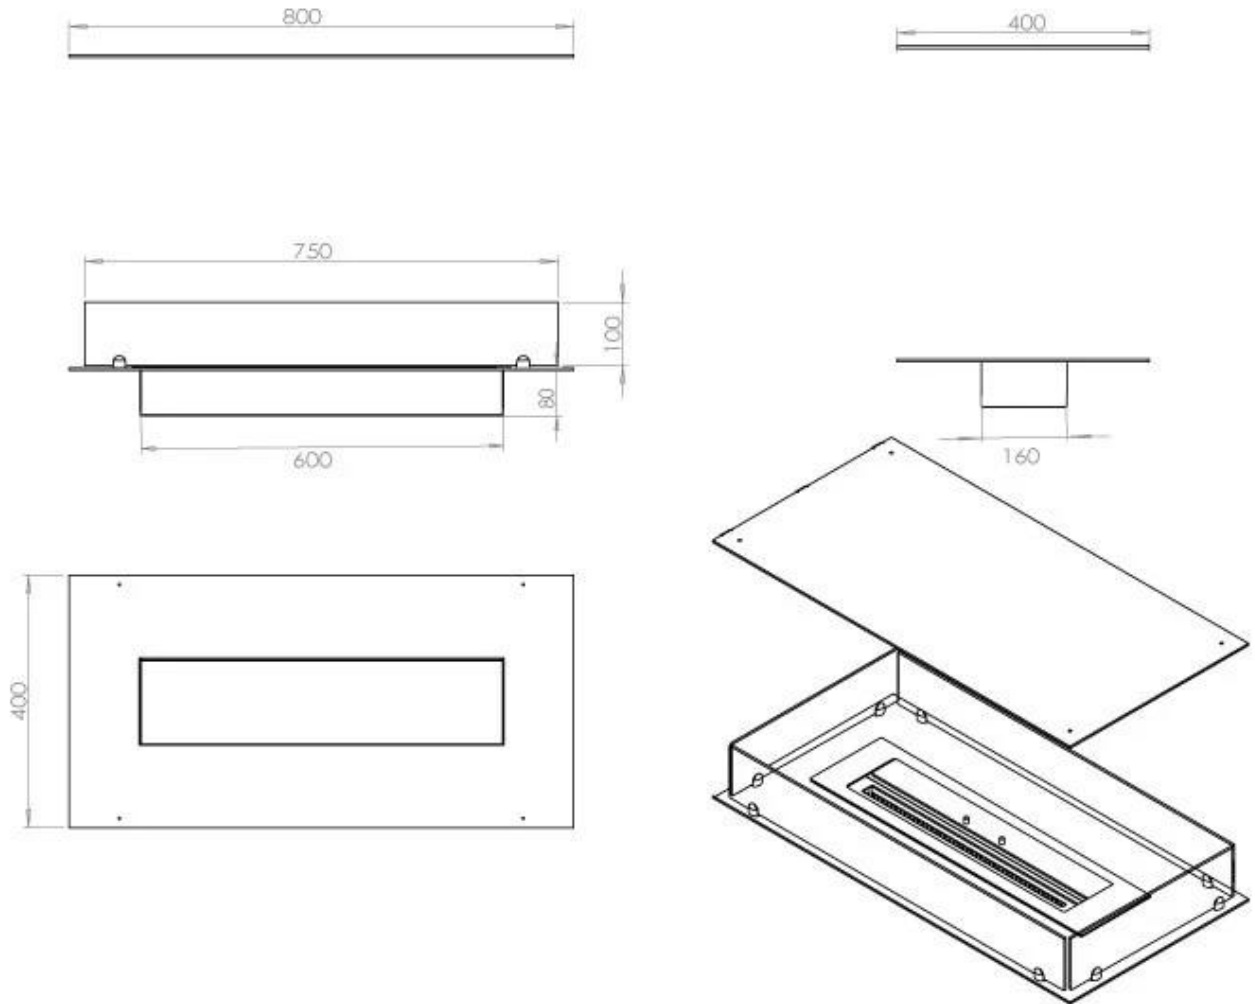

Superior Manual