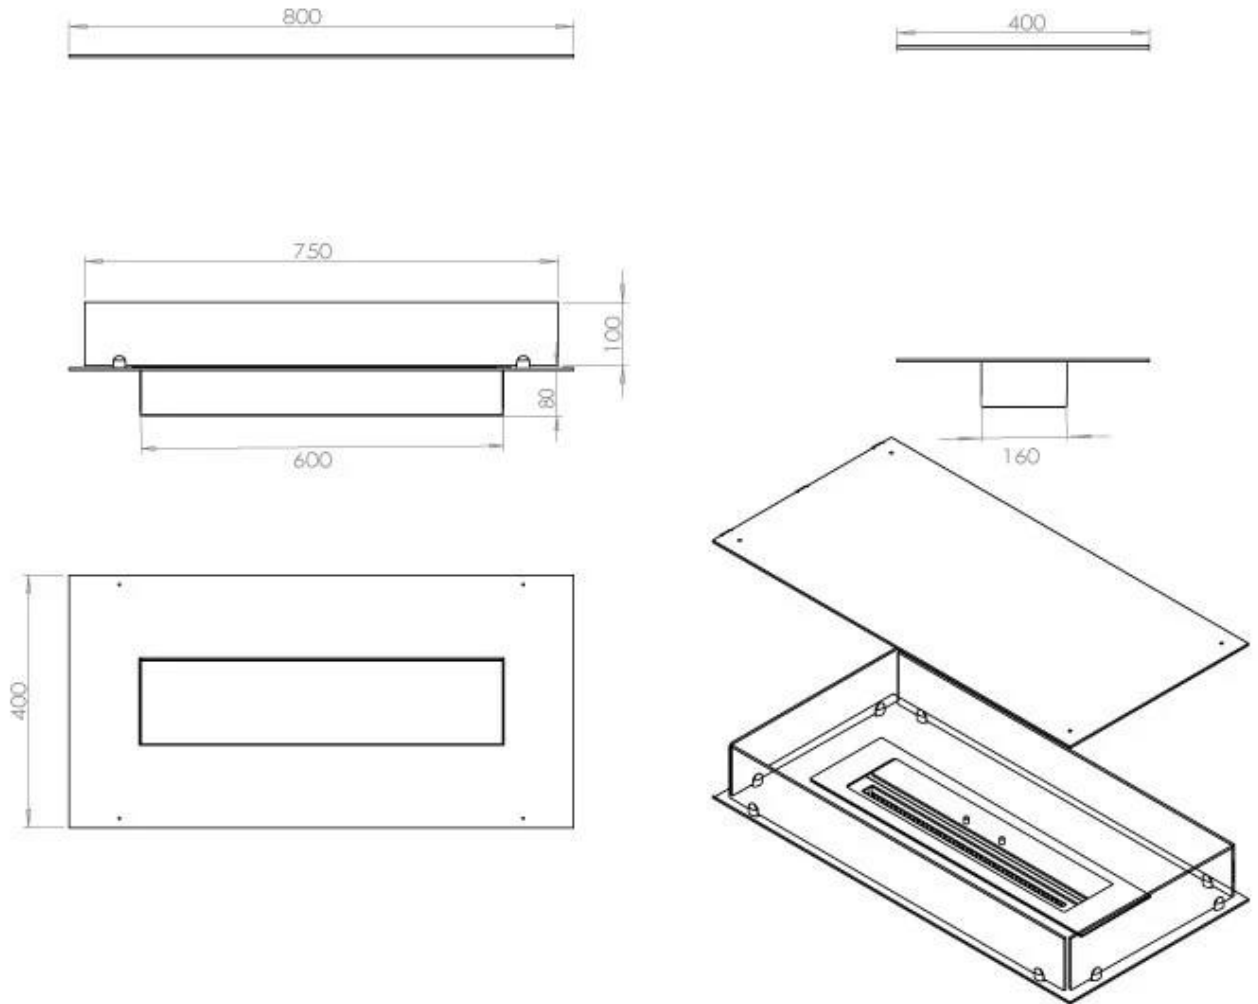

Superior Manual