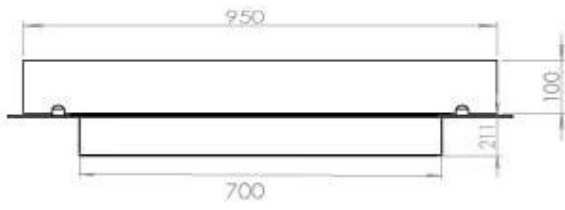

Automatic Burner