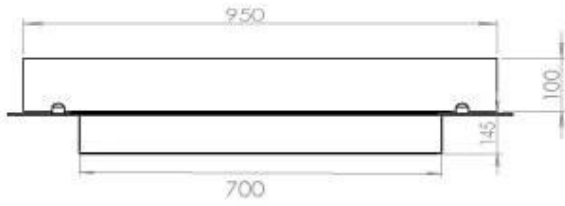

Appearance

Material	Steel
Steel Thickness	4 mm
Colour	Black
Glas included	Yes

Type

Product type	4-sided built-in bioethanol fireplace
Fuel	Bioethanol
Flue/Chimney	Not Required
Brand	Foco
Use	Indoor
Flame view	44,1
Warranty	2 years
Recommended air change rate	1

Size

Length/Width	100 cm
Depth	40 cm
Weight	30 kg

PrimeFire 700

Superior Manual

Automatic Burner

FLA 3 790 mm

FLA 3+ 790 mm