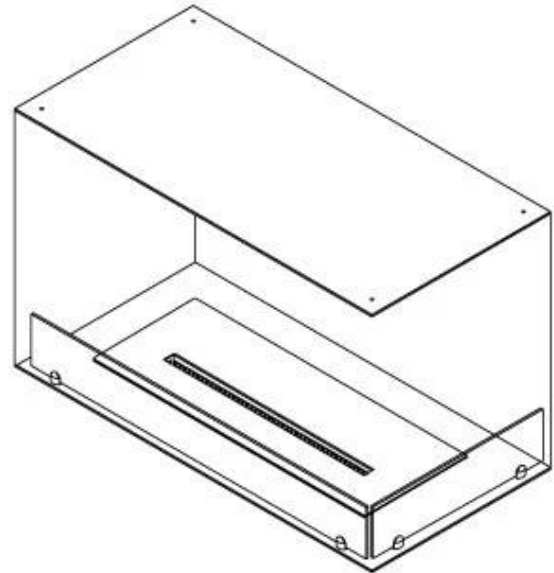

PrimeFire 700