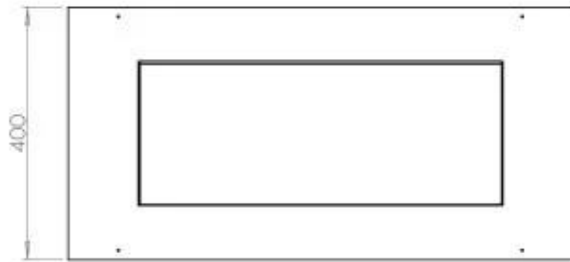

PrimeFire 700