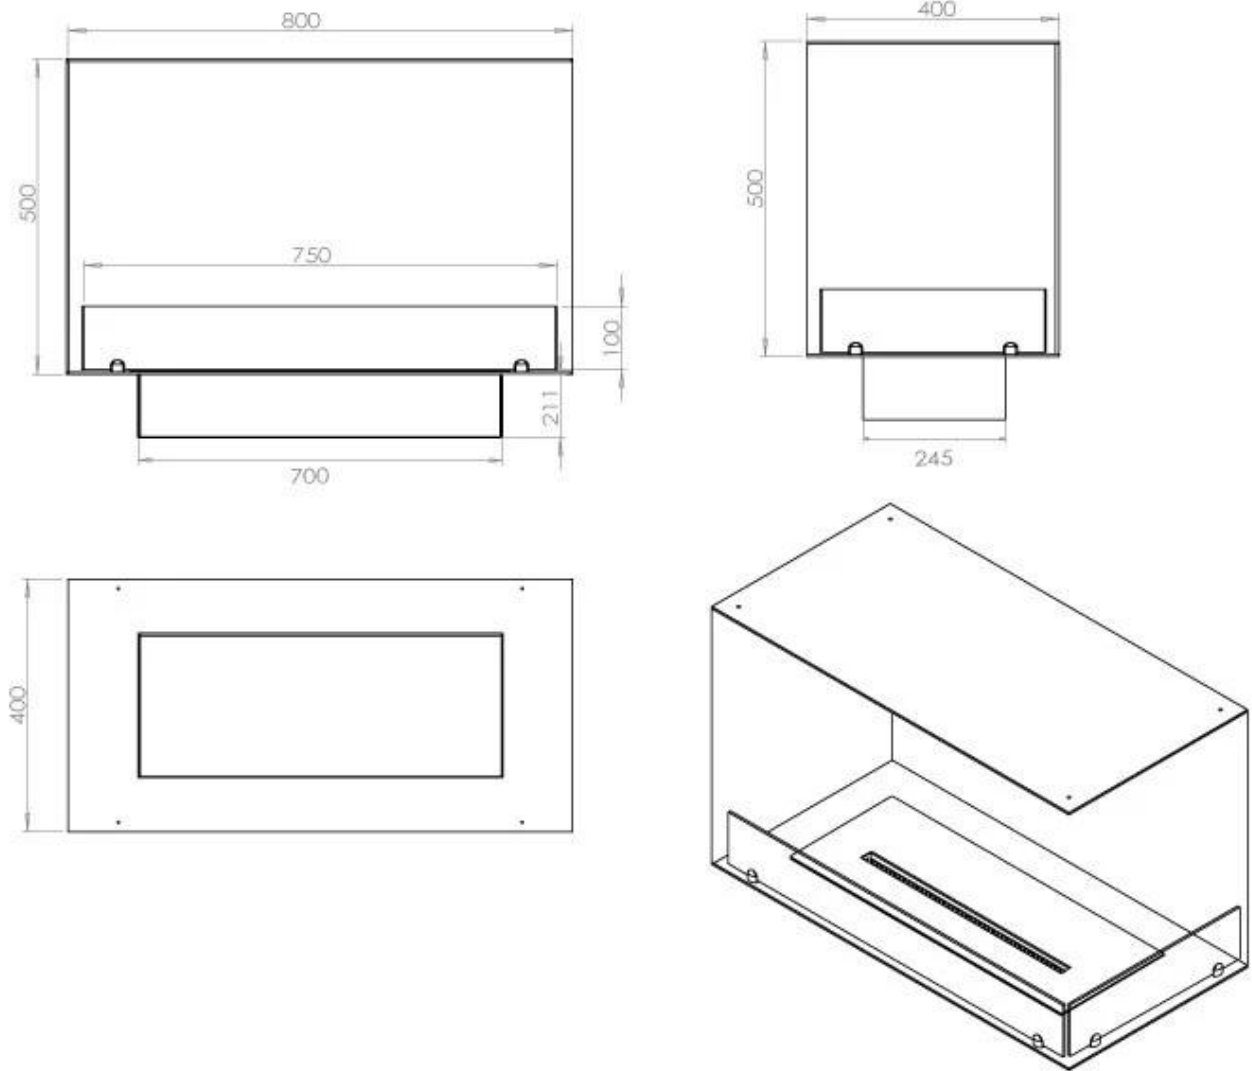

Automatic burner