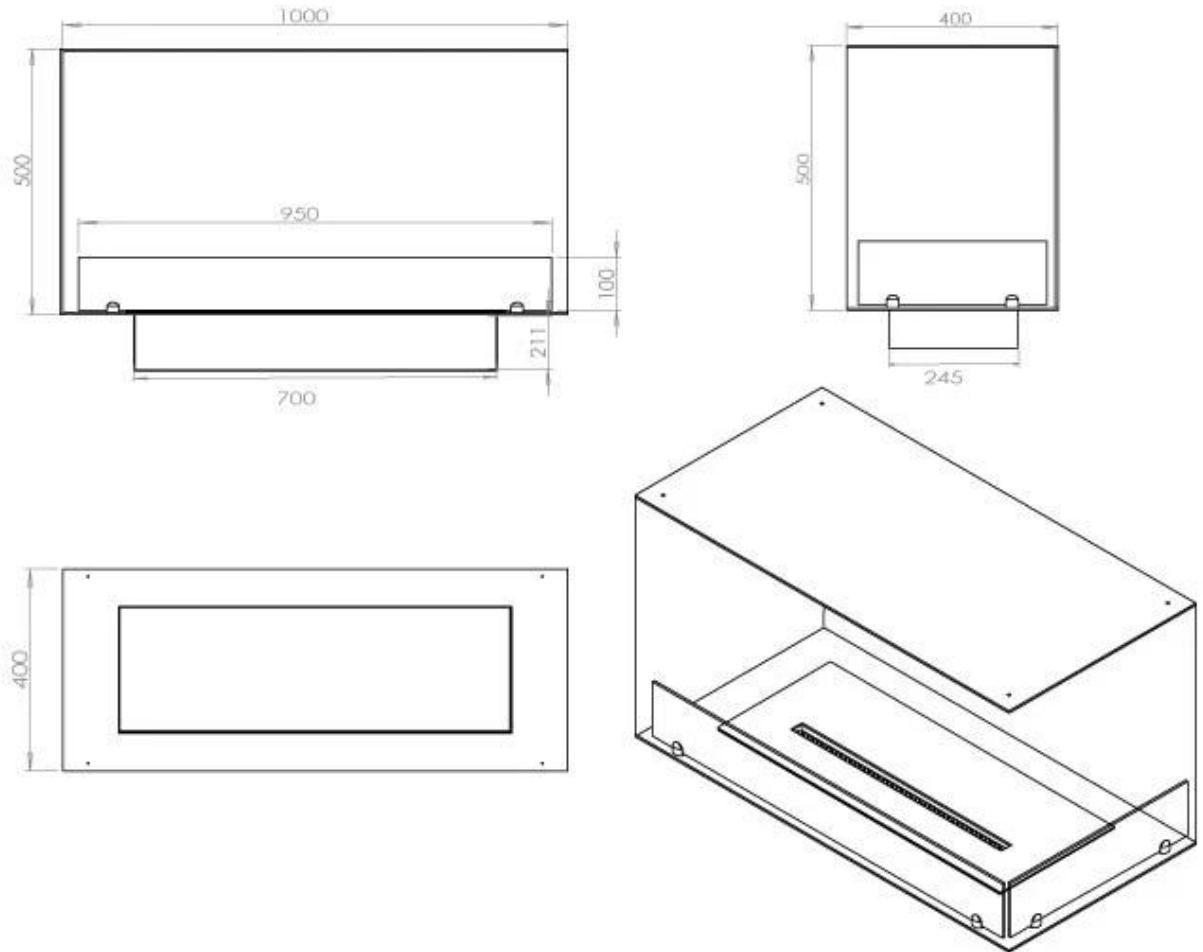

Automatic burner 700