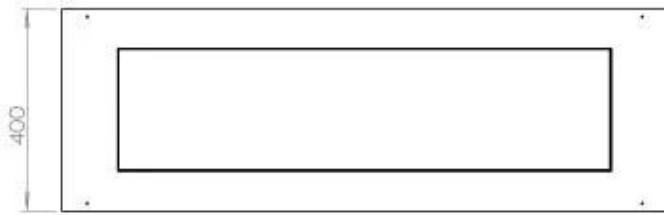

Primefire 1000