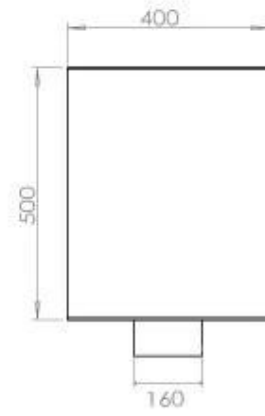

TECHNICAL SPECIFICATIONS

Burner - Features

Control	Remote Control
Control	Automatic
Control	Manual
Minimum room size	90 cubic metres
Adjustable flame	Yes
Burner Model	5 Litre Superior
Flame length	85 cm
Burning time up to	6 hours
Remote control	Additional purchase
Power requirements	No
Power requirements	Yes
Heat output (max)	6,2 kW
Consumption	0.87 L/h

Appearance

Material	Steel
Steel Thickness	4 mm
Colour	Black
Glas included	Yes

Type

Product type	See-through Built-in Bioethanol Fireplace
Fuel	Bioethanol
Flue/Chimney	Not Required
Brand	Foco
Use	Indoor
Flame view	46
Warranty	2 years
Recommended air change rate	1

Size

Length/Width	120 cm
Height	50 cm
Depth	40 cm
Weight	35 kg

Superior Manual 1000

Primefire 1000

Automatic burner 1000

FLA 3 990 mm

FLA 3+ 990 mm