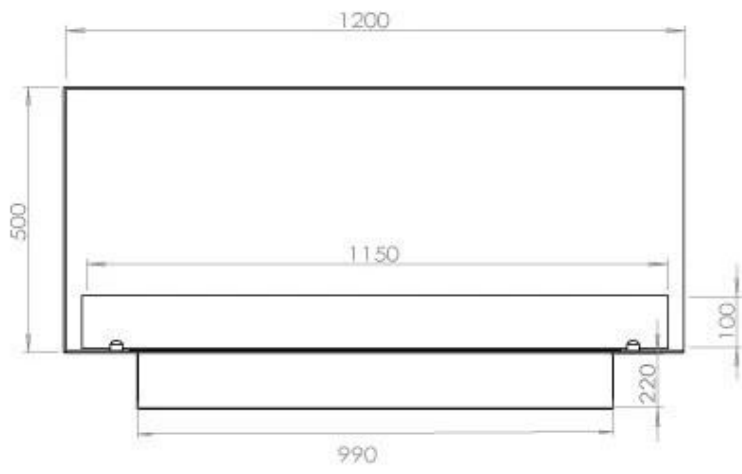

TECHNICAL SPECIFICATIONS

Burner - Features

Control	Remote Control
Control	Automatic
Control	Manual
Minimum room size	90 cubic metres
Adjustable flame	Yes
Burner Model	5 Litre Superior
Flame length	85 cm
Burning time up to	6 hours
Remote control	Additional purchase
Power requirements	No
Power requirements	Yes
Heat output (max)	6,2 kW
Consumption	0.87 L/h

Size

Length/Width	120 cm
Height	50 cm
Depth	40 cm
Weight	35 kg

Superior Manual 1000

Primefire 1000

Automatic burner 1000

FLA 3 990 mm

FLA 3+ 990 mm