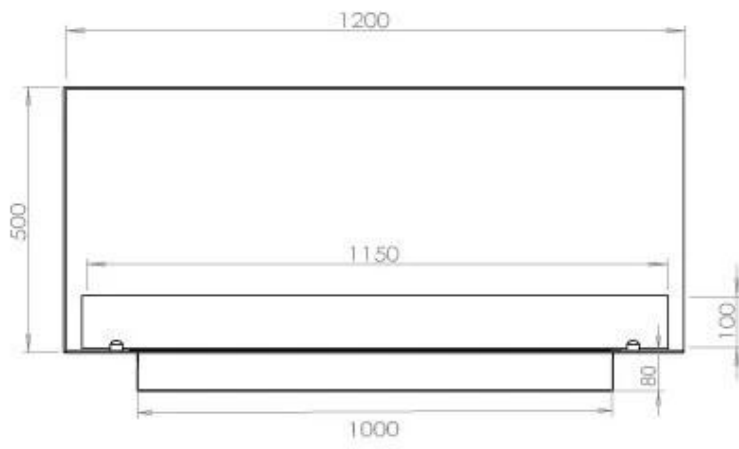

TECHNICAL SPECIFICATIONS

Burner - Features

Control	Remote Control
Control	Automatic
Control	Manual
Minimum room size	90 cubic metres
Adjustable flame	Yes
Burner Model	5 Litre Superior
Flame length	85 cm
Burning time up to	6 hours
Remote control	Additional purchase
Power requirements	No
Power requirements	Yes
Heat output (max)	6,2 kW
Consumption	0.87 L/h

Size

Length/Width	120 cm
Height	50 cm
Depth	40 cm
Weight	35 kg

Superior Manual 1000

Primefire 1000

Automatic burner 1000

FLA 3 990 mm

FLA 3+ 990 mm