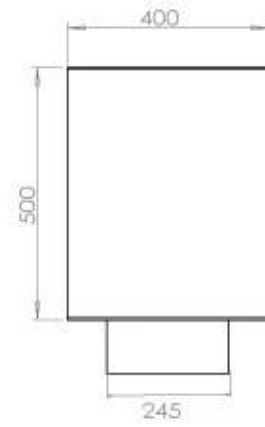

TECHNICAL SPECIFICATIONS

Burner - Features

Control	Remote Control
Control	Automatic
Control	Manual
Minimum room size	90 cubic metres
Adjustable flame	Yes
Burner Model	5 Litre Superior
Flame length	85 cm
Burning time up to	6 hours
Remote control	Additional purchase
Power requirements	No
Power requirements	Yes
Heat output (max)	6,2 kW
Consumption	0.87 L/h

Size

Length/Width	120 cm
Height	50 cm
Depth	40 cm
Weight	35 kg

Superior Manual 1000

Primefire 1000

Automatic burner 1000

FLA 3 990 mm

FLA 3+ 990 mm