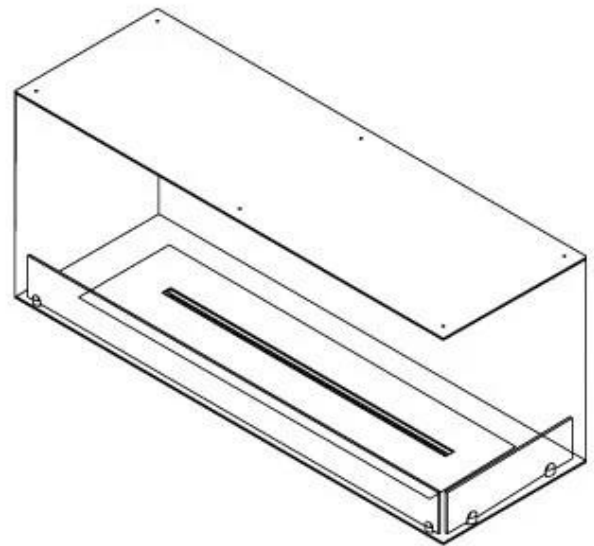

Appearance

Material	Steel
Steel Thickness	4 mm
Colour	Black
Glas included	Yes

Type

Product type	See-through Built-in Bioethanol Fireplace
Fuel	Bioethanol
Flue/Chimney	Not Required
Brand	Foco
Use	Indoor
Flame view	46
Warranty	2 years
Recommended air change rate	1

Size

Length/Width	120 cm
Height	50 cm
Depth	40 cm
Weight	35 kg

Superior Manual 1000

Primefire 1000

Automatic burner 1000

FLA 3 990 mm

FLA 3+ 990 mm