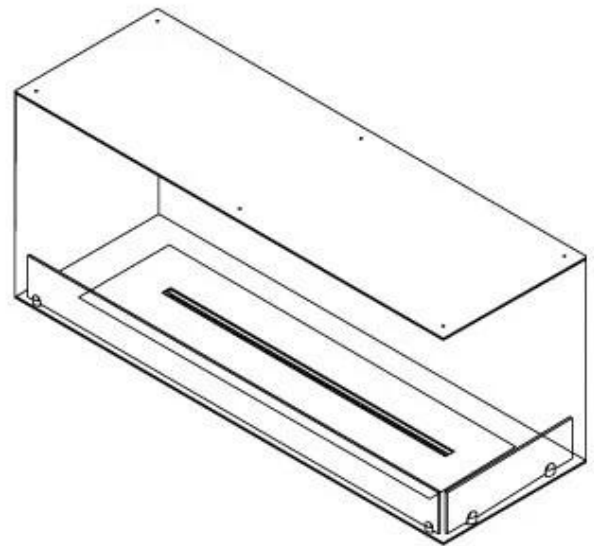

Appearance

Material	Steel
Steel Thickness	4 mm
Colour	Black
Glas included	Yes

Type

Product type	See-through Built-in Bioethanol Fireplace
Fuel	Bioethanol
Flue/Chimney	Not Required
Brand	Foco
Use	Indoor
Flame view	46
Warranty	2 years
Recommended air change rate	1

Size

Length/Width	120 cm
Height	50 cm
Depth	40 cm
Weight	35 kg

Superior Manual 1000

Primefire 1000

Automatic burner 1000

FLA 3 990 mm

FLA 3+ 990 mm