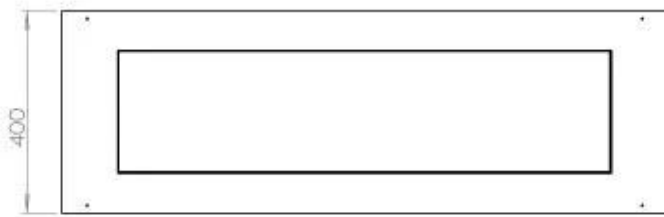

Automatic burner 1000