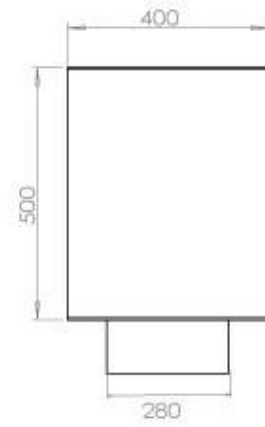

TECHNICAL SPECIFICATIONS

Burner - Features

Control	Remote Control
Control	Automatic
Control	Manual
Minimum room size	90 cubic metres
Adjustable flame	Yes
Burner Model	5 Litre Superior
Flame length	85 cm
Burning time up to	6 hours
Remote control	Additional purchase
Power requirements	No
Power requirements	Yes
Heat output (max)	6,2 kW
Consumption	0.87 L/h

Size

Length/Width	120 cm
Height	50 cm
Depth	40 cm
Weight	35 kg

Superior Manual 1000

Primefire 1000

Automatic burner 1000

FLA 3 990 mm

FLA 3+ 990 mm