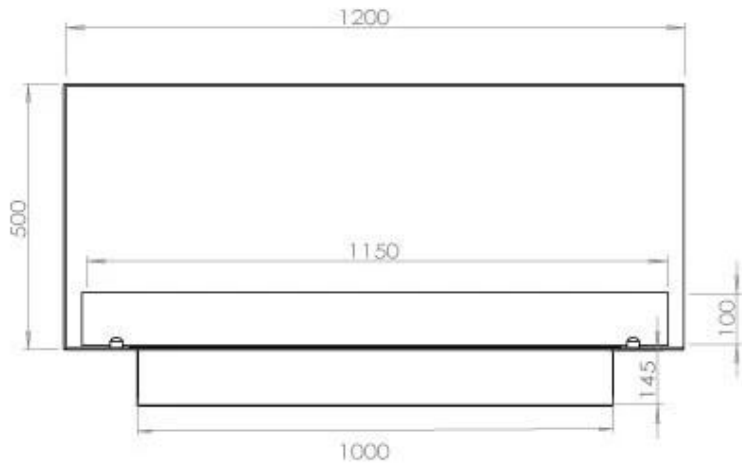

TECHNICAL SPECIFICATIONS

Burner - Features

Control	Remote Control
Control	Automatic
Control	Manual
Minimum room size	90 cubic metres
Adjustable flame	Yes
Burner Model	5 Litre Superior
Flame length	85 cm
Burning time up to	6 hours
Remote control	Additional purchase
Power requirements	No
Power requirements	Yes
Heat output (max)	6,2 kW
Consumption	0.87 L/h

Size

Length/Width	120 cm
Height	50 cm
Depth	40 cm
Weight	35 kg

Superior Manual 1000

Primefire 1000

Automatic burner 1000

FLA 3 990 mm

FLA 3+ 990 mm