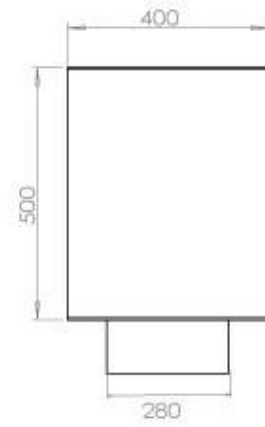

TECHNICAL SPECIFICATIONS

Burner - Features

Adjustable flame	Yes
Control	Remote Control
Control	Automatic
Control	Manual
Minimum room size	90 cubic metres
Burner Model	5 Litre Superior
Flame length	85 cm
Remote control	Additional purchase
Burning time up to	6 hours
Power requirements	No
Power requirements	Yes
Heat output (max)	6,2 kW
Consumption	0.87 L/h

Size

Length/Width	120 cm
Height	50 cm
Depth	40 cm
Weight	35 kg

Appearance

Material	Steel
Steel Thickness	4 mm
Colour	Black
Glas included	Yes

Type

Product type	See-through Built-in Bioethanol Fireplace
Fuel	Bioethanol
Brand	Foco
Flue/Chimney	Not Required
Flame view	46
Use	Indoor
Warranty	2 years
Recommended air change rate	1

Superior Manual 1000

Primefire 1000

Automatic burner 1000

FLA 3 990 mm

FLA 3+ 990 mm