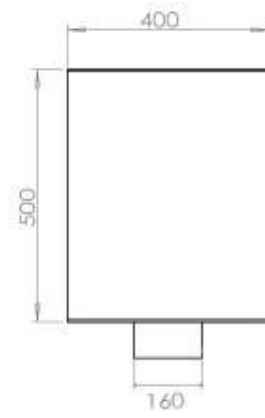

Superior Manual 1000