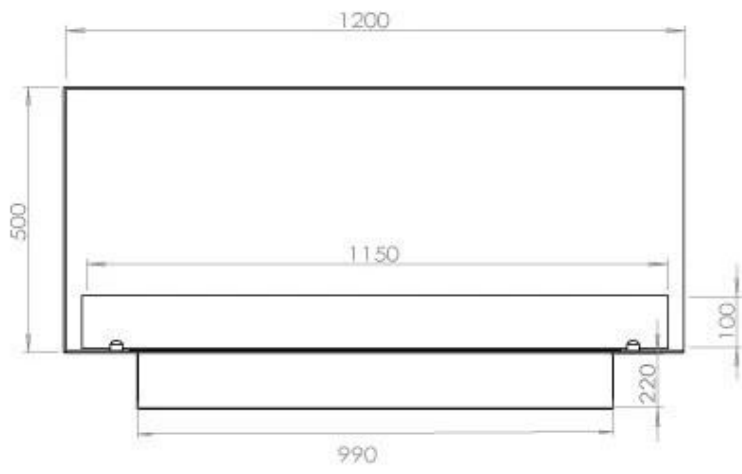

TECHNICAL SPECIFICATIONS

Burner - Features

Adjustable flame	Yes
Control	Remote Control
Control	Automatic
Control	Manual
Minimum room size	90 cubic metres
Burner Model	5 Litre Superior
Flame length	85 cm
Remote control	Additional purchase
Burning time up to	6 hours
Power requirements	No
Power requirements	Yes
Heat output (max)	6,2 kW
Consumption	0.87 L/h

Size

Length/Width	120 cm
Height	50 cm
Depth	40 cm
Weight	35 kg

Appearance

Material	Steel
Steel Thickness	4 mm
Colour	Black
Glas included	Yes

Type

Product type	See-through Built-in Bioethanol Fireplace
Fuel	Bioethanol
Brand	Foco
Flue/Chimney	Not Required
Flame view	46
Use	Indoor
Warranty	2 years
Recommended air change rate	1

Superior Manual 1000

Primefire 1000

Automatic burner 1000

FLA 3 990 mm

FLA 3+ 990 mm