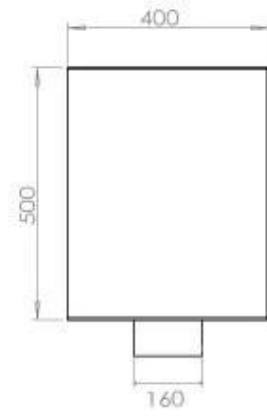

Superior Manual 1000