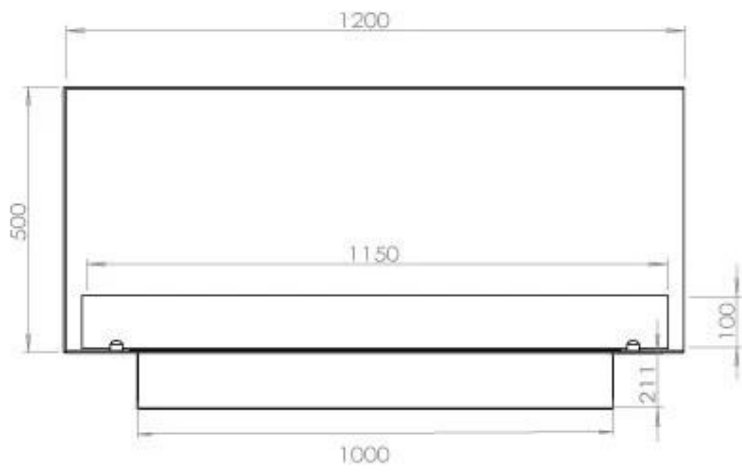

TECHNICAL SPECIFICATIONS

Burner - Features

Control	Remote Control
Control	Automatic
Control	Manual
Minimum room size	90 cubic metres
Adjustable flame	Yes
Burner Model	5 Litre Superior
Flame length	85 cm
Burning time up to	6 hours
Remote control	Additional purchase
Power requirements	No
Power requirements	Yes
Heat output (max)	6,2 kW
Consumption	0.87 L/h

Size

Length/Width	120 cm
Height	50 cm
Depth	40 cm
Weight	35 kg

Superior Manual 1000

Primefire 1000

Automatic burner 1000

FLA 3 990 mm

FLA 3+ 990 mm