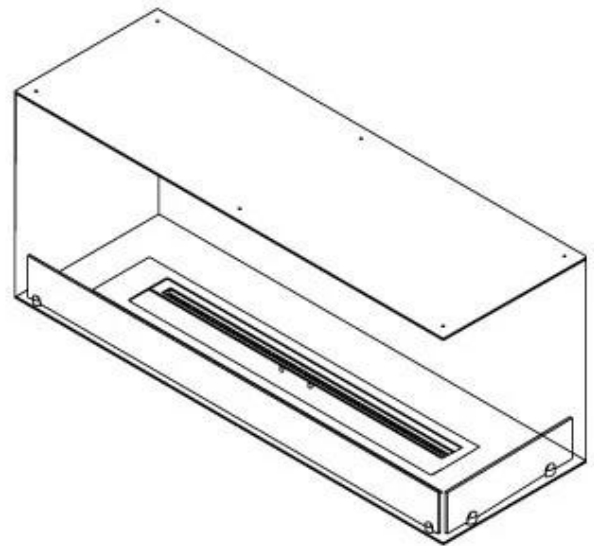

CACHFIRES

FOCO CORNER RIGHT 1200

BIO-30-121

Foco Corner Right 1200 is a premium built-in bioethanol fireplace designed for right-sided corner installation, allowing a stunning two-sided view of the flames. Choose between manual or automatic burners, including remote-controlled models for added convenience. Crafted from 4 mm powder-coated stainless steel and featuring tempered glass, this fireplace ensures a safe and stable flame experience.

Appearance

Material	Steel
Steel Thickness	4 mm
Colour	Black
Glas included	Yes

Type

Product type	See-through Built-in Bioethanol Fireplace
Fuel	Bioethanol
Flue/Chimney	Not Required
Brand	Foco
Use	Indoor
Flame view	46
Warranty	2 years
Recommended air change rate	1

Size

Length/Width	120 cm
Height	50 cm
Depth	40 cm
Weight	35 kg

Superior Manual 1000

Primefire 1000

Automatic burner 1000

FLA 3 990 mm

FLA 3+ 990 mm