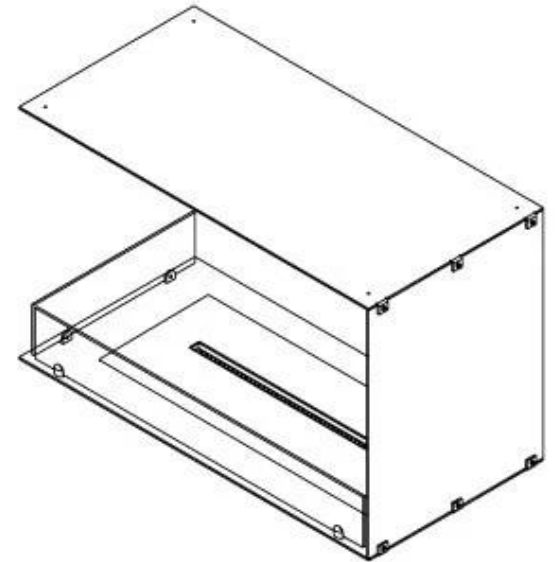

Appearance

Material	Steel
Steel Thickness	4 mm
Colour	Black
Glas included	Yes

Type

Product type	See-through Built-in Bioethanol Fireplace
Fuel	Bioethanol
Flue/Chimney	Not Required
Brand	Foco
Use	Indoor
Flame view	Left side
Warranty	2 years
Recommended air change rate	1

Size

Length/Width	80 cm
Height	50 cm
Depth	40 cm

Automatic burner

PrimeFire 700

Superior Manual