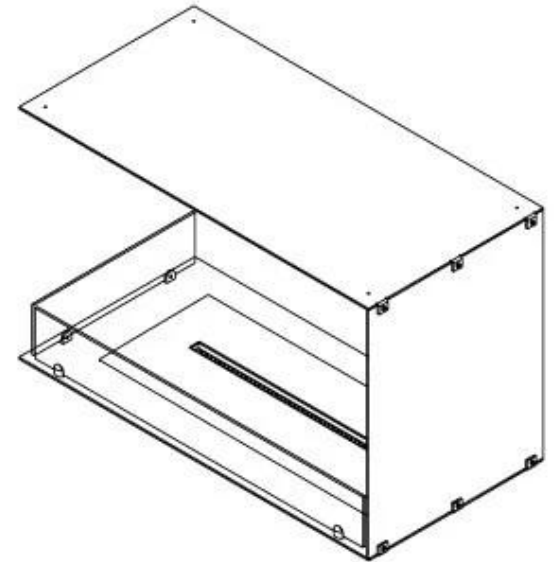

CACHFIRES

FOCO CORNER LEFT 800

BIO-30-122

Foco Corner Left 800 is a stylish built-in bioethanol fireplace designed for corner installation, offering a stunning view of the flames from both the front and left sides. This left-sided model is ideal for creating a cosy and modern atmosphere in any room. Choose between manual or automatic burners, with adjustable flame levels and remote control options for added convenience. Crafted from 4 mm powder-coated stainless steel and equipped with tempered glass, this fireplace ensures a safe and stable flame experience.

Appearance

Material	Steel
Steel Thickness	4 mm
Colour	Black
Glas included	Yes

Type

Product type	See-through Built-in Bioethanol Fireplace
Fuel	Bioethanol
Flue/Chimney	Not Required
Brand	Foco
Use	Indoor
Flame view	Left side
Warranty	2 years
Recommended air change rate	1

Size

Length/Width	80 cm
Height	50 cm
Depth	40 cm

Automatic burner

PrimeFire 700

Superior Manual