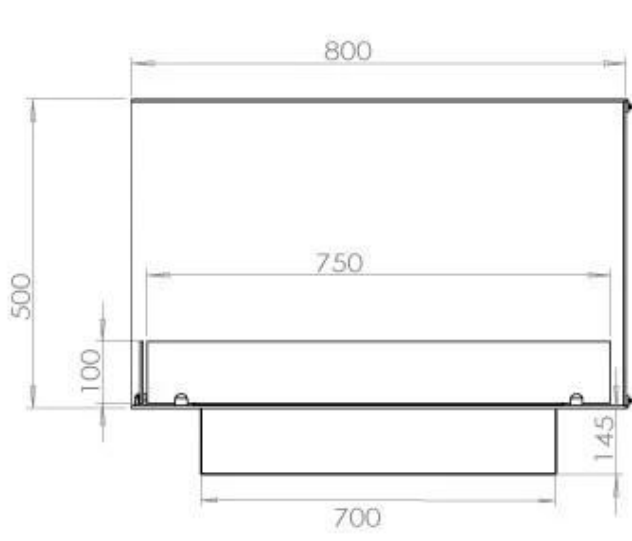

TECHNICAL SPECIFICATIONS

Burner - Features

Control	Remote Control
Control	Automatic
Control	Manual
Minimum room size	70 cubic metres
Adjustable flame	Yes
Burner Model	3.5 Litre Superior
Flame length	45 cm
Burning time up to	7.5 hours
Remote control	Additional purchase
Power requirements	Yes
Power requirements	No
Heat output (max)	3,2 kW
Consumption	0.46 L/h

Size

Length/Width	80 cm
Height	50 cm
Depth	40 cm

Automatic burner

PrimeFire 700

Superior Manual