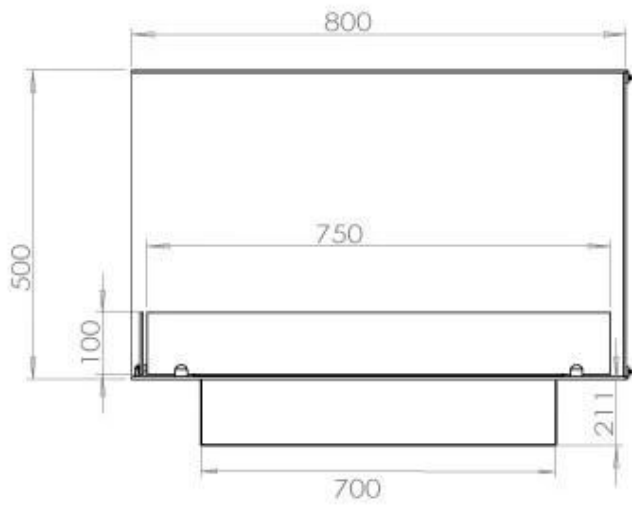

TECHNICAL SPECIFICATIONS

Burner - Features

Control	Remote Control
Control	Automatic
Control	Manual
Minimum room size	70 cubic metres
Adjustable flame	Yes
Burner Model	3.5 Litre Superior
Flame length	45 cm
Burning time up to	7.5 hours
Remote control	Additional purchase
Power requirements	Yes
Power requirements	No
Heat output (max)	3,2 kW
Consumption	0.46 L/h

Size

Length/Width	80 cm
Height	50 cm
Depth	40 cm

Automatic burner

PrimeFire 700

Superior Manual