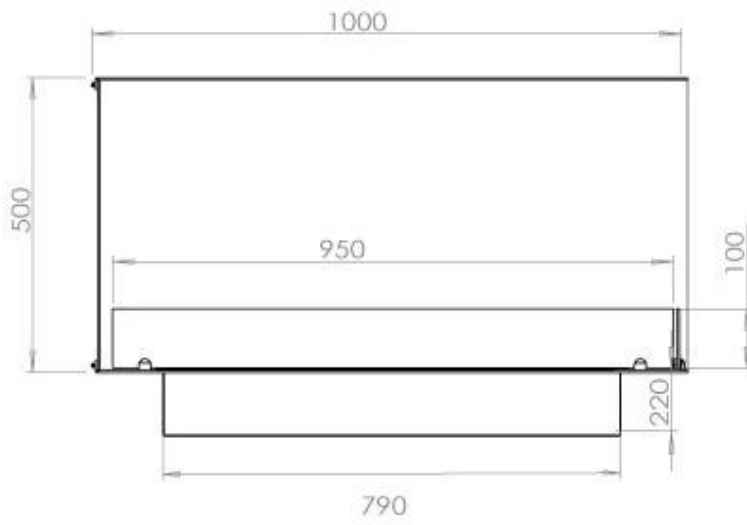

TECHNICAL SPECIFICATIONS

Burner - Features

Adjustable flame	Yes
Minimum room size	80 cubic metres
Control	Remote Control
Control	Automatic
Control	Manual
Burner Model	4 Litre Superior
Flame length	60 cm
Burning time up to	6.5 hours
Remote control	Additional purchase
Power requirements	No
Power requirements	Yes
Heat output (max)	4,4 kW
Consumption	0.87 L/h

Size

Length/Width	100 cm
Height	50 cm
Depth	40 cm
Weight	30 kg

Appearance

Material	Steel
Steel Thickness	4 mm
Colour	Black
Glas included	Yes

Type

Product type	See-through Built-in Bioethanol Fireplace
Fuel	Bioethanol
Flue/Chimney	Not Required
Brand	Foco
Use	Indoor
Flame view	Left side
Warranty	2 years
Recommended air change rate	1

Superior Manual

PrimeFire 700

Automatic burner 700

FLA 3 790 mm

FLA 3+ 790 mm