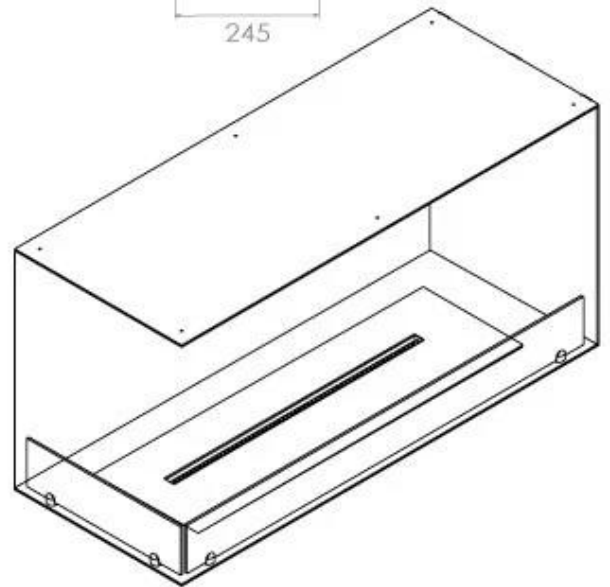

Automatic burner 700