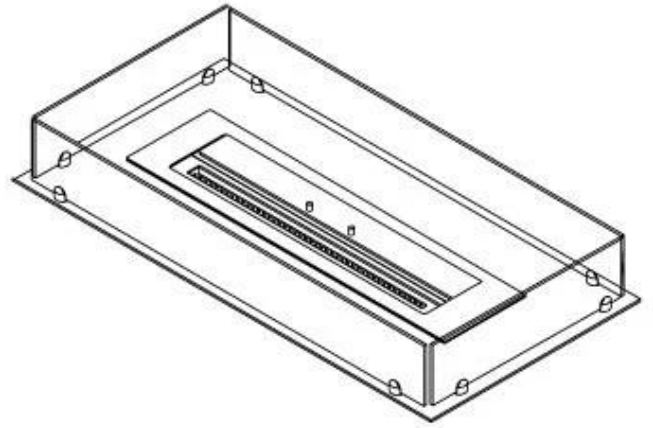

Superior Manual 600