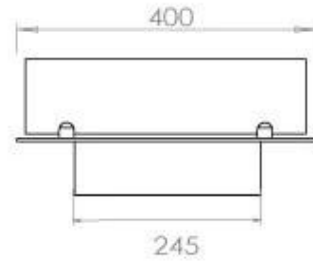

PrimeFire 700