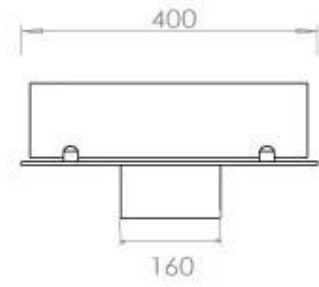

Superior Manual 600