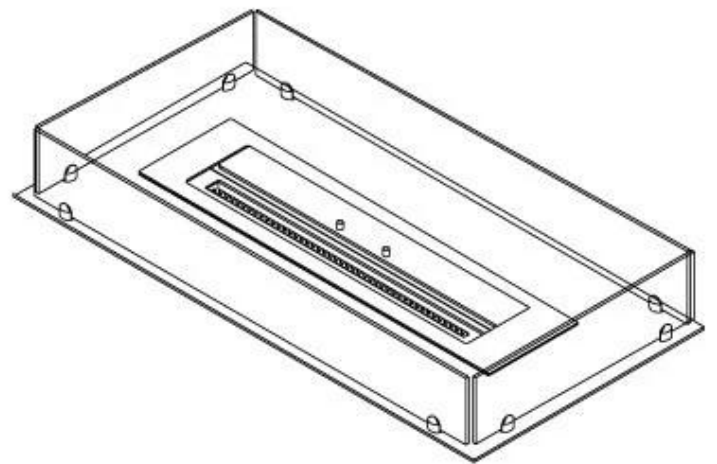

Superior Manual