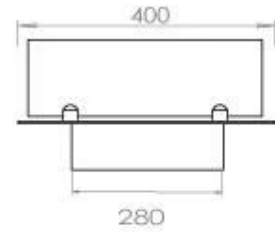

Size

Length/Width	100 cm
Depth	40 cm
Weight	30 kg

Appearance

Material	Steel
Steel Thickness	4 mm
Colour	Black
Glas included	Yes

Type

Product type	4-sided built-in bioethanol fireplace
Fuel	Bioethanol
Brand	Foco
Flue/Chimney	Not Required
Use	Indoor
Flame view	44,1
Warranty	2 years
Recommended air change rate	1

Superior Manual

PrimeFire 700

Automatic burner 700

FLA 3 790 mm

FLA 3+ 790 mm