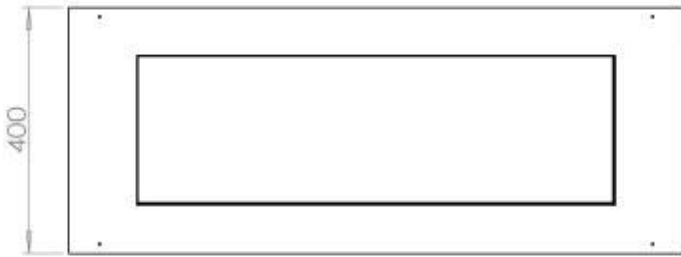

Automatic burner 700