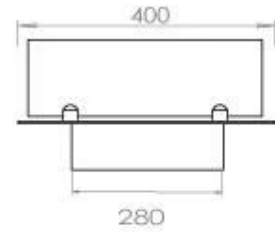

Size

Length/Width	100 cm
Depth	40 cm
Weight	30 kg

Appearance

Material	Steel
Steel Thickness	4 mm
Colour	Black
Glas included	Yes

Type

Product type	4-sided built-in bioethanol fireplace
Fuel	Bioethanol
Flue/Chimney	Not Required
Brand	Foco
Use	Indoor
Flame view	44,1
Warranty	2 years
Recommended air change rate	1

Superior Manual

PrimeFire 700

Automatic burner 700

FLA 3 790 mm

FLA 3+ 790 mm