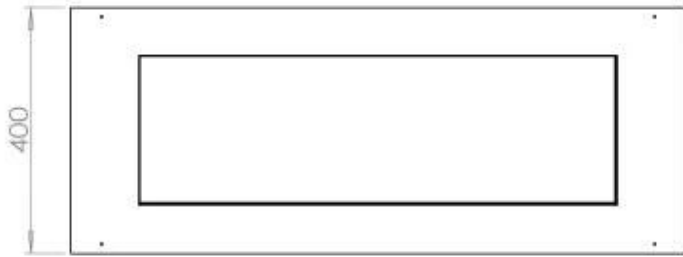

PrimeFire 700