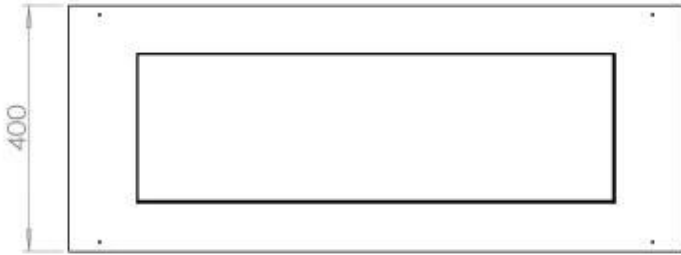

PrimeFire 700