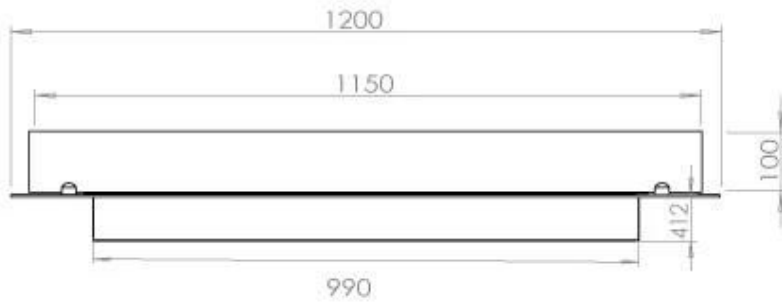

FLA 3+ 990 mm