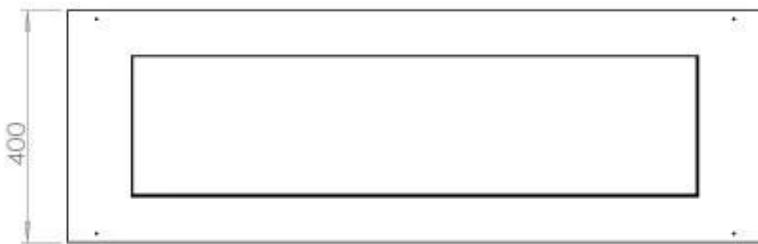

TECHNICAL SPECIFICATIONS

Burner - Features

Minimum room size	90 cubic metres
Adjustable flame	Yes
Control	Remote Control
Control	Automatic
Control	Manual
Burner Model	5 Litre Superior
Flame length	85 cm
Burning time up to	6 hours
Remote control	Additional purchase
Power requirements	No
Power requirements	Yes
Heat output (max)	6,2 kW
Consumption	0.87 L/h

Size

Length/Width	120 cm
Depth	40 cm
Weight	20 kg

FLA 3+ 990 mm

FLA 3 990 mm

Automatic burner 1000

PrimeFire 1000

Superior Manual 1000