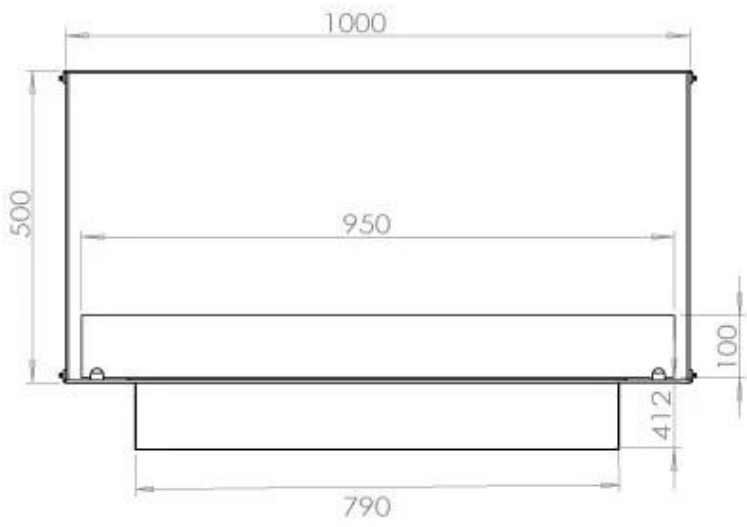

FLA 3+ 790 mm