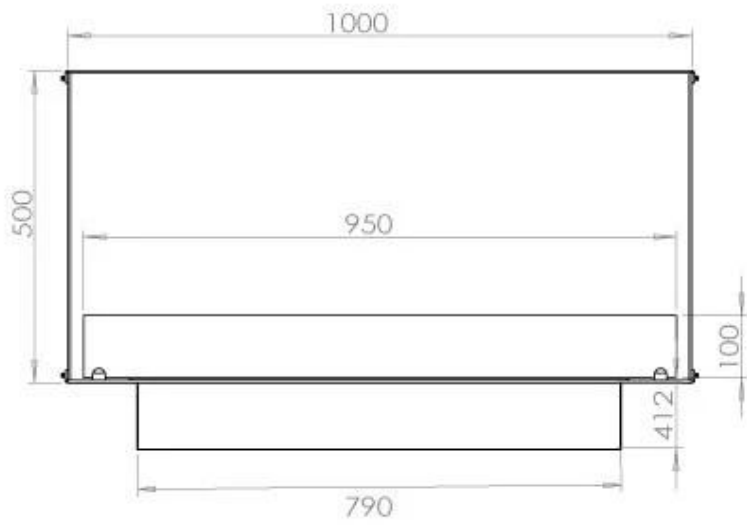

#### Size

Length/Width	100 cm
Height	50 cm
Depth	40 cm
Weight	58,5 kg

#### Appearance

Material	Steel
Steel Thickness	4 mm
Colour	Black
Glas included	Yes

**FLA 3 790 mm**