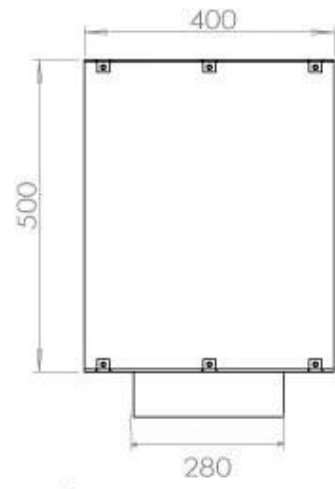

#### Size

Length/Width	100 cm
Height	50 cm
Depth	40 cm
Weight	58,5 kg

#### Appearance

Material	Steel
Steel Thickness	4 mm
Colour	Black
Glas included	Yes

**FLA 3 790 mm**