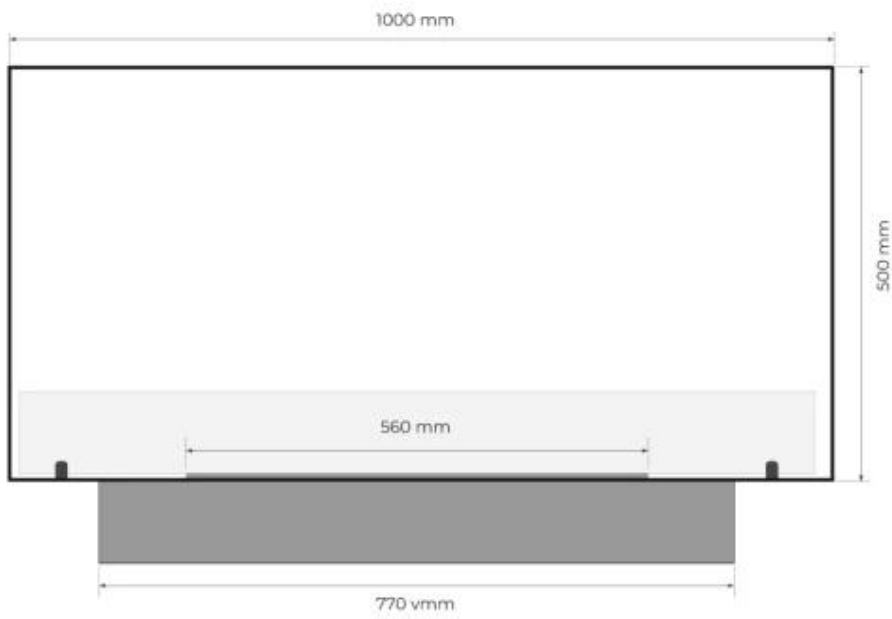

TECHNICAL SPECIFICATIONS

Burner - Features

Adjustable flame	Yes
Control	Manual
Minimum room size	75 cubic metres
Burner Model	4 Litre Slimline
Flame length	56 cm
Remote control	No
Burning time up to	7 hours
Capacity	4.0 Litres
Power requirements	No
Heat output (max)	4 kW
Consumption	0.57 L/h

Size

Length/Width	100 cm
Height	50 cm
Depth	10 cm
Weight	15 kg

Appearance

Material	Steel
Steel Thickness	4 mm
Colour	Black
Glas included	Yes

Type

Fuel	Bioethanol
Product type	See-through Built-in Bioethanol Fireplace
Brand	Foco
Flue/Chimney	Not Required
Use	Indoor
Warranty	2 years
Recommended air change rate	1

Front view

Side view

Top view with fixing points
and burner cutout with lip in bottom plate
770 mm