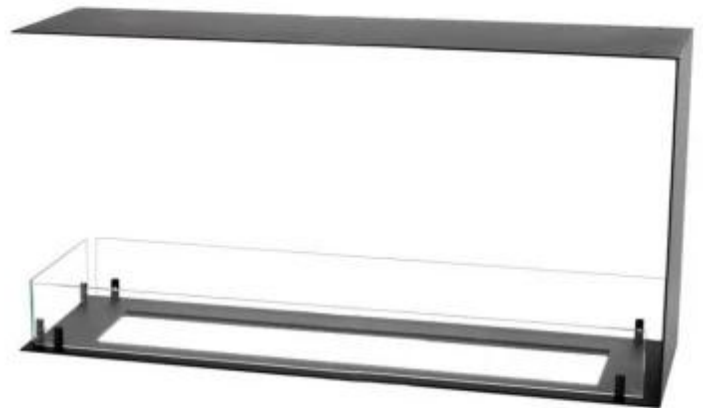

CACHFIRES

FOCO ROOM DIVIDER 1100 MEDIUM

BIO-30-144

Foco Room Divider 1100 Medium Built-in Bioethanol Fireplace is a 3-sided fireplace designed for wall integration, offering a view of the flames from three angles. With a width of 110 cm and a manual bioethanol burner, this fireplace provides up to 6 hours of burn time per fill. The timeless design in 4 mm powder-coated stainless steel highlights the flames. Tempered glass shields the flames and can be installed as desired. The fireplace is easy to install without special certification.

Appearance

| | |
|-----------------|-------|
| Material | Steel |
| Steel Thickness | 4 mm |
| Colour | Black |
| Glas included | Yes |

Type

| | |
|-----------------------------|---------------------------------------|
| Product type | 3-sided Built-in Bioethanol Fireplace |
| Fuel | Bioethanol |
| Flue/Chimney | Not Required |
| Brand | Foco |
| Use | Indoor |
| Flame view | Room Divider |
| Warranty | 2 years |
| Recommended air change rate | 1 |

Size

| | |
|--------------|--------|
| Length/Width | 110 cm |
| Height | 50 cm |
| Depth | 30 cm |
| Weight | 30 kg |

Superior Manual 1000