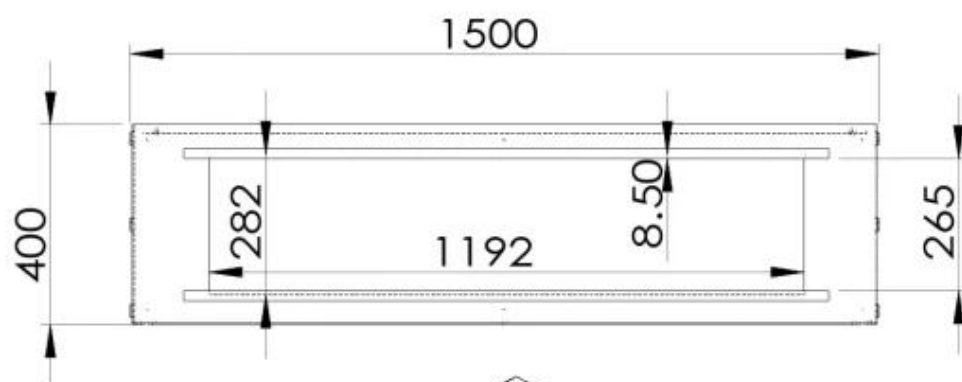

Foco One 1500 - Automatic Burner