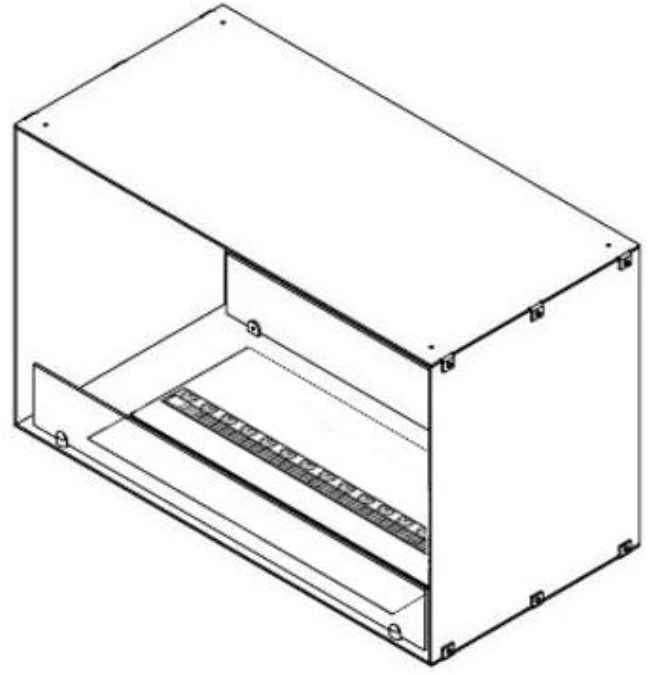

Product type	See-through Built-in Opti-myst Fireplace
Brand	Foco
Use	Indoor
Warranty	2 years

Size & Weight

Length/Width	80 cm
Height	50 cm
Depth	40 cm
Weight	25 kg
Cable length	150 cm

Technical Specifications

Fuel	Water & Electricity
Burner Model	Dimplex Optimyst Cassette 500
Burning time up to	10 hours
Capacity	2 Litres
Flame colours	1 colours
Heat output (max)	No heat kW
Consumption	220 L/h

Material & Appearance

Material	Steel
Colour	Black
Finish	Matte
Interior (colour/material)	Black
Decoration	Wood (Additional)
Glas included	Yes
Glass Height	15 cm

Installation Details

Required ventilation opening	210
Flue/Chimney	Not Required
Power requirements	Yes