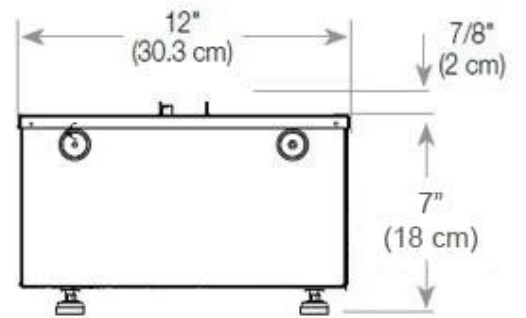

Material	Steel
Colour	Black
Finish	Matte
Interior (colour/material)	Black
Decoration	Wood (Additional)
Glas included	Yes
Glass Height	15 cm

Installation Details

Required ventilation opening	210
Flue/Chimney	Not Required
Power requirements	Yes

CASSETTE 500 AUTOMATIC

CASSETTE 500 MANUAL

TOP

FRONT

SIDE