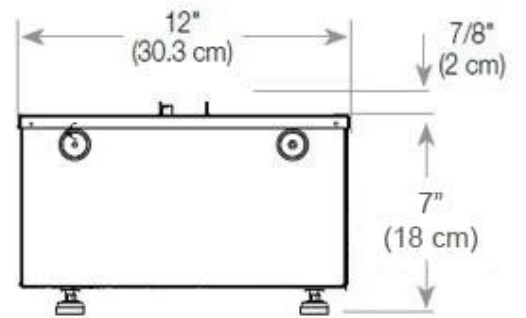

Material	Steel
Colour	Black
Finish	Matte
Interior (colour/material)	Black
Decoration	Wood (Additional)
Glas included	Yes
Glass Height	15 cm

Installation Details

Required ventilation opening	210
Flue/Chimney	Not Required
Power requirements	Yes

CASSETTE 500 AUTOMATIC

TOP

FRONT

SIDE

CASSETTE 500 MANUAL

TOP

FRONT

SIDE