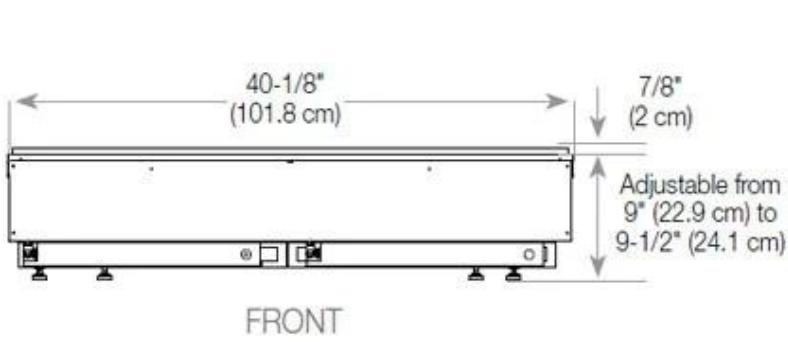

CASSETTE 100 AUTOMATIC