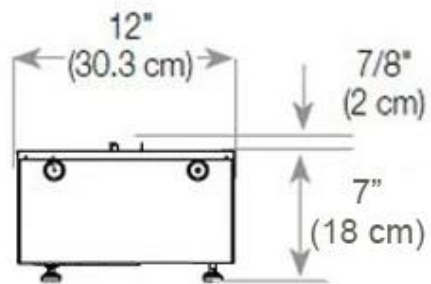

CASSETTE 1000 MANUAL

FRONT

SIDE