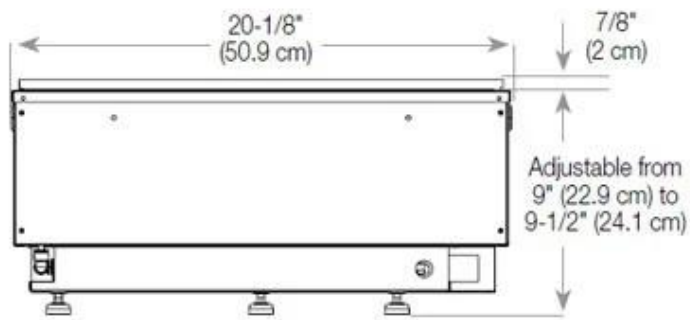

Key Specifications

Product type	3-sided Built-in Opti-myst Fireplace
Brand	Foco
Use	Indoor
Warranty	2 years

Size & Weight

Length/Width	80 cm
Height	50 cm
Depth	40 cm
Weight	25 kg
Cable length	150 cm

Technical Specifications

Material	Steel
Colour	Black
Finish	Matte
Interior (colour/material)	Black
Decoration	Wood (Additional)
Glas included	Yes
Glass Height	15 cm

Installation Details

Required ventilation opening	210
Flue/Chimney	Not Required
Power requirements	Yes

CASSETTE 500 MANUAL

TOP

FRONT

SIDE

CASSETTE 500 AUTOMATIC

TOP

FRONT

SIDE