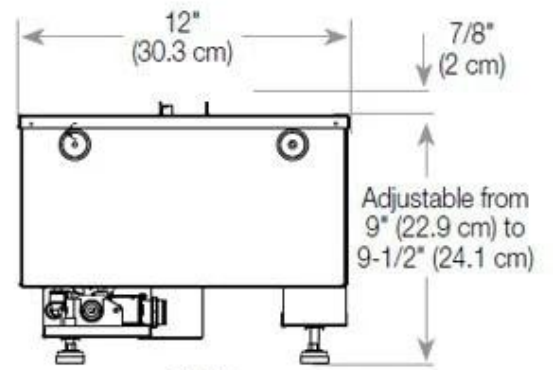

Key Specifications

Product type	3-sided Built-in Opti-myst Fireplace
Brand	Foco
Use	Indoor
Warranty	2 years

Size & Weight

Length/Width	80 cm
Height	50 cm
Depth	40 cm
Weight	25 kg
Cable length	150 cm

Technical Specifications

Material	Steel
Colour	Black
Finish	Matte
Interior (colour/material)	Black
Decoration	Wood (Additional)
Glas included	Yes
Glass Height	15 cm

Installation Details

Required ventilation opening	210
Flue/Chimney	Not Required
Power requirements	Yes

CASSETTE 500 MANUAL

TOP

FRONT

SIDE

CASSETTE 500 AUTOMATIC

TOP

FRONT

SIDE