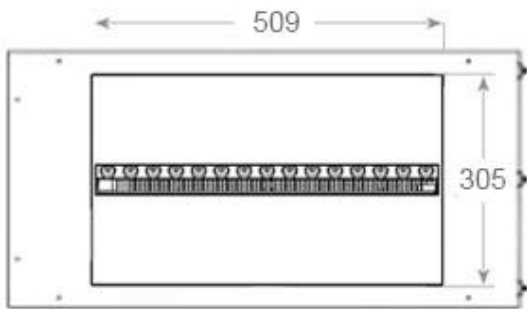

Key Specifications

Product type	3-sided Built-in Opti-myst Fireplace
Brand	Foco
Use	Indoor
Warranty	2 years

Size & Weight

Length/Width	80 cm
Height	50 cm
Depth	40 cm
Weight	25 kg
Cable length	150 cm

Technical Specifications

Material	Steel
Colour	Black
Finish	Matte
Interior (colour/material)	Black
Decoration	Wood (Additional)
Glas included	Yes
Glass Height	15 cm

Installation Details

Required ventilation opening	210
Flue/Chimney	Not Required
Power requirements	Yes