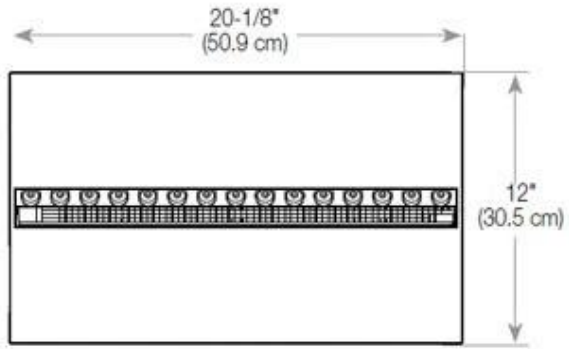

Material	Steel
Colour	Black
Finish	Matte
Interior (colour/material)	Black
Decoration	Wood (Additional)
Glas included	Yes
Glass Height	15 cm

Installation Details

Required ventilation opening	210
Flue/Chimney	Not Required
Power requirements	Yes

CASSETTE 500 MANUAL

TOP

FRONT

SIDE

CASSETTE 500 AUTOMATIC

TOP

FRONT

SIDE