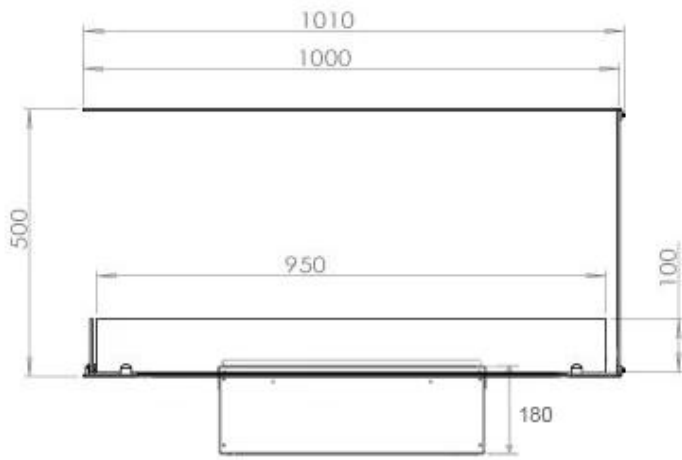

Key Specifications

Product type	3-sided Built-in Bioethanol Fireplace
Brand	Foco
Use	Indoor
Warranty	2 years

Size & Weight

Length/Width	100 cm
Height	50 cm
Depth	40 cm
Weight	30 kg
Cable length	150 cm

Technical Specifications

Material	Steel
Colour	Black
Finish	Matte
Interior (colour/material)	Black
Flame view	Room Divider
Decoration	Wood (Additional)
Glas included	Yes
Glass Height	15 cm

Installation Details

Required ventilation opening	210
Flue/Chimney	Not Required
Power requirements	Yes