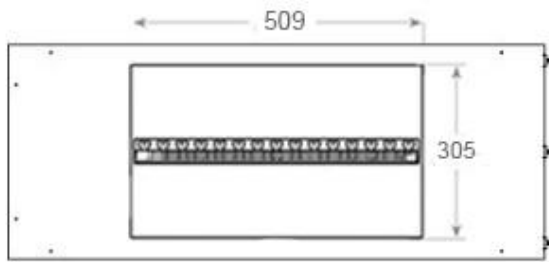

Key Specifications

Product type	3-sided Built-in Bioethanol Fireplace
Brand	Foco
Use	Indoor
Warranty	2 years

Size & Weight

Length/Width	100 cm
Height	50 cm
Depth	40 cm
Weight	30 kg
Cable length	150 cm

Technical Specifications

Material	Steel
Colour	Black
Finish	Matte
Interior (colour/material)	Black
Flame view	Room Divider
Decoration	Wood (Additional)
Glas included	Yes
Glass Height	15 cm

Installation Details

Required ventilation opening	210
Flue/Chimney	Not Required
Power requirements	Yes