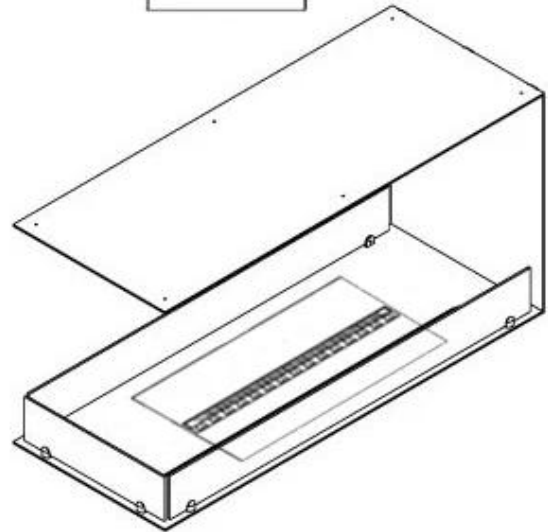

CACHFIRES

FOCO MYST ROOM DIVIDER 1000

HYB-30-114

Foco Myst Room Divider 1000 water vapor fireplace. Three-sided room divider built-in fireplace for wall installation.

TECHNICAL SPECIFICATIONS

Features

Adjustable flame	Yes
Control	Remote Control
Remote control	Yes (included)
Thermostat	No

Key Specifications

Product type	3-sided Built-in Bioethanol Fireplace
Brand	Foco
Use	Indoor
Warranty	2 years

Size & Weight

Length/Width	100 cm
Height	50 cm
Depth	40 cm
Weight	30 kg
Cable length	150 cm

Technical Specifications

Material	Steel
Colour	Black
Finish	Matte
Interior (colour/material)	Black
Flame view	Room Divider
Decoration	Wood (Additional)
Glas included	Yes
Glass Height	15 cm

Installation Details

Required ventilation opening	210
Flue/Chimney	Not Required
Power requirements	Yes