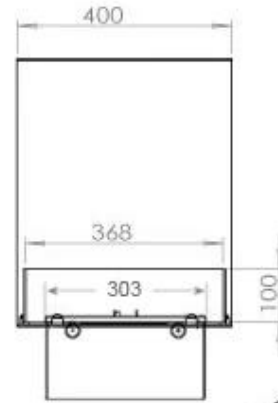

Key Specifications

Product type	3-sided Built-in Bioethanol Fireplace
Brand	Foco
Use	Indoor
Warranty	2 years

Size & Weight

Length/Width	100 cm
Height	50 cm
Depth	40 cm
Weight	30 kg
Cable length	150 cm

Technical Specifications

Material	Steel
Colour	Black
Finish	Matte
Interior (colour/material)	Black
Flame view	Room Divider
Decoration	Wood (Additional)
Glas included	Yes
Glass Height	15 cm

Installation Details

Required ventilation opening	210
Flue/Chimney	Not Required
Power requirements	Yes