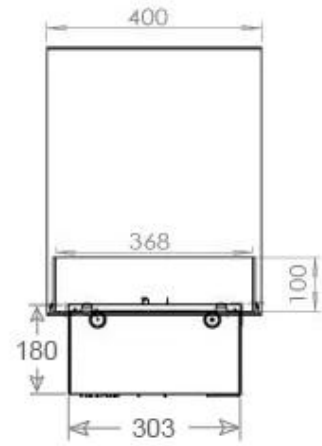

Product type	3-sided Built-in Opti-myst Fireplace
Brand	Foco
Use	Indoor
Warranty	2 years

Size & Weight

Length/Width	120 cm
Height	50 cm
Depth	40 cm
Weight	40 kg
Cable length	150 cm

Technical Specifications

Material	Steel
Colour	Black
Finish	Matte
Interior (colour/material)	Black
Flame view	Room Divider
Decoration	Wood (Additional)
Glas included	Yes
Glass Height	15 cm

Installation Details

Required ventilation opening	420
Flue/Chimney	Not Required
Power requirements	Yes