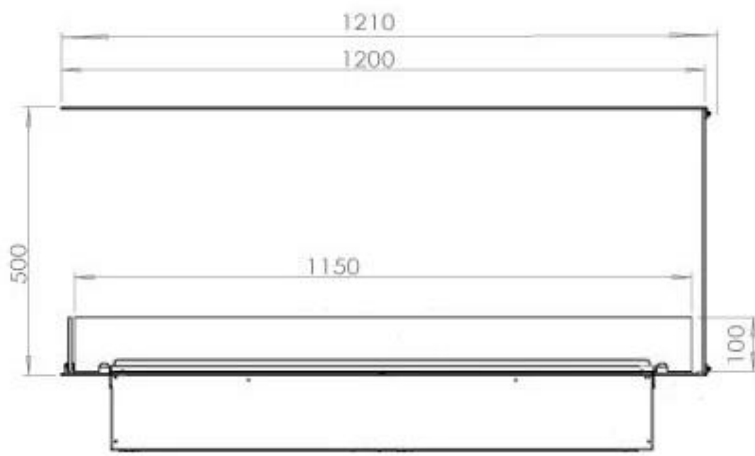

Product type	3-sided Built-in Opti-myst Fireplace
Brand	Foco
Use	Indoor
Warranty	2 years

Size & Weight

Length/Width	120 cm
Height	50 cm
Depth	40 cm
Weight	40 kg
Cable length	150 cm

Technical Specifications

Material	Steel
Colour	Black
Finish	Matte
Interior (colour/material)	Black
Flame view	Room Divider
Decoration	Wood (Additional)
Glas included	Yes
Glass Height	15 cm

Installation Details

Required ventilation opening	420
Flue/Chimney	Not Required
Power requirements	Yes