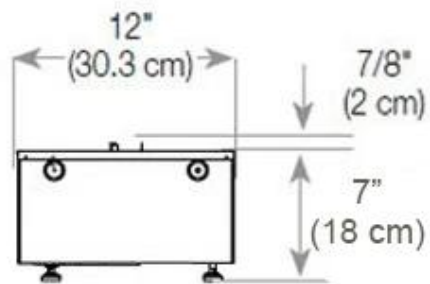

#### Size & Weight

Length/Width	120 cm
Height	50 cm
Depth	40 cm
Weight	40 kg
Cable length	150 cm

#### Material & Appearance

Material	Steel
Colour	Black
Finish	Matte
Interior (colour/material)	Black
Flame view	Room Divider
Decoration	Wood (Additional)
Glas included	Yes
Glass Height	15 cm

#### Installation Details

---

Required ventilation opening	420
Flue/Chimney	Not Required
Power requirements	Yes

CASSETTE 1000 MANUAL

FRONT

SIDE

CASSETTE 100 AUTOMATIC