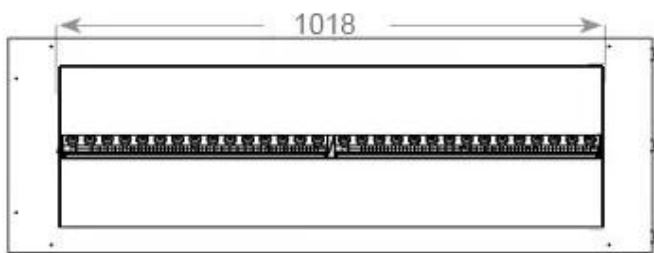

Product type	3-sided Built-in Opti-myst Fireplace
Brand	Foco
Use	Indoor
Warranty	2 years

Size & Weight

Length/Width	120 cm
Height	50 cm
Depth	40 cm
Weight	40 kg
Cable length	150 cm

Technical Specifications

Material	Steel
Colour	Black
Finish	Matte
Interior (colour/material)	Black
Flame view	Room Divider
Decoration	Wood (Additional)
Glas included	Yes
Glass Height	15 cm

Installation Details

Required ventilation opening	420
Flue/Chimney	Not Required
Power requirements	Yes