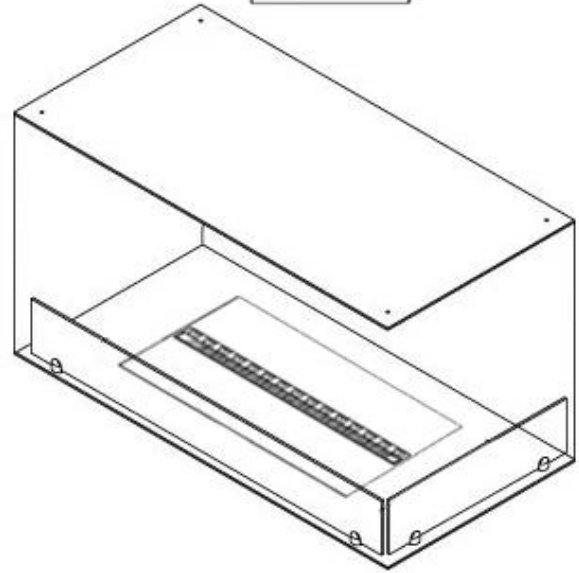

CACHFIRES

FOCO MYST CORNER RIGHT 1000

HYB-30-117

Foco Myst Corner 1000 water vapor fireplace, one meter, for installation in the corner of a wall. This model is right-facing.

TECHNICAL SPECIFICATIONS

Features

Length/Width	100 cm
Height	50 cm
Depth	40 cm
Weight	30 kg
Cable length	150 cm

Technical Specifications

Burner Model	Dimplex Optimyst Cassette 500
Fuel	Water & Electricity
Burning time up to	10 hours
Flame colours	1 colours
Capacity	2 Litres
Heat output (max)	No heat kW
Consumption	220 L/h

Material & Appearance

Material	Steel
Colour	Black
Finish	Matte
Interior (colour/material)	Black
Flame view	46
Decoration	Wood (Additional)
Glas included	Yes
Glass Height	15 cm

Installation Details

Required ventilation opening	210
Flue/Chimney	Not Required
Power requirements	Yes