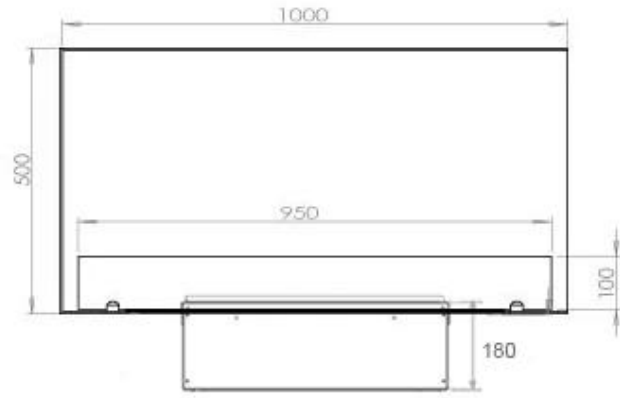

Length/Width	100 cm
Height	50 cm
Depth	40 cm
Weight	30 kg
Cable length	150 cm

Technical Specifications

Burner Model	Dimplex Optimyst Cassette 500
Fuel	Water & Electricity
Burning time up to	10 hours
Flame colours	1 colours
Capacity	2 Litres
Heat output (max)	No heat kW
Consumption	220 L/h

Material & Appearance

Material	Steel
Colour	Black
Finish	Matte
Interior (colour/material)	Black
Flame view	46
Decoration	Wood (Additional)
Glas included	Yes
Glass Height	15 cm

Installation Details

Required ventilation opening	210
Flue/Chimney	Not Required
Power requirements	Yes