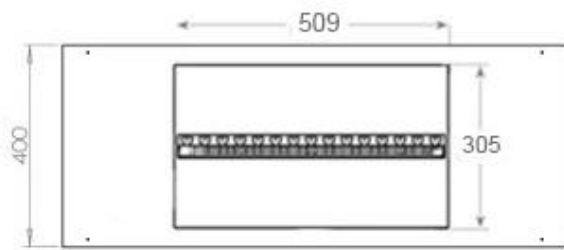

Length/Width	100 cm
Height	50 cm
Depth	40 cm
Weight	30 kg
Cable length	150 cm

Technical Specifications

Burner Model	Dimplex Optimyst Cassette 500
Fuel	Water & Electricity
Burning time up to	10 hours
Flame colours	1 colours
Capacity	2 Litres
Heat output (max)	No heat kW
Consumption	220 L/h

Material & Appearance

Material	Steel
Colour	Black
Finish	Matte
Interior (colour/material)	Black
Flame view	46
Decoration	Wood (Additional)
Glas included	Yes
Glass Height	15 cm

Installation Details

Required ventilation opening	210
Flue/Chimney	Not Required
Power requirements	Yes