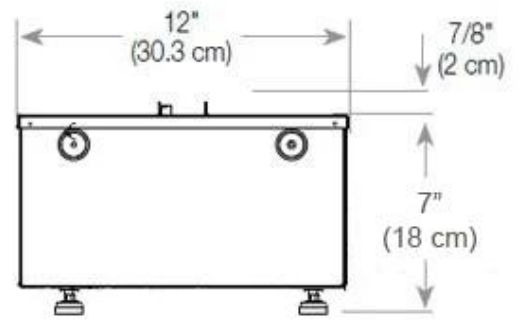

CASSETTE 500 MANUAL

SIDE