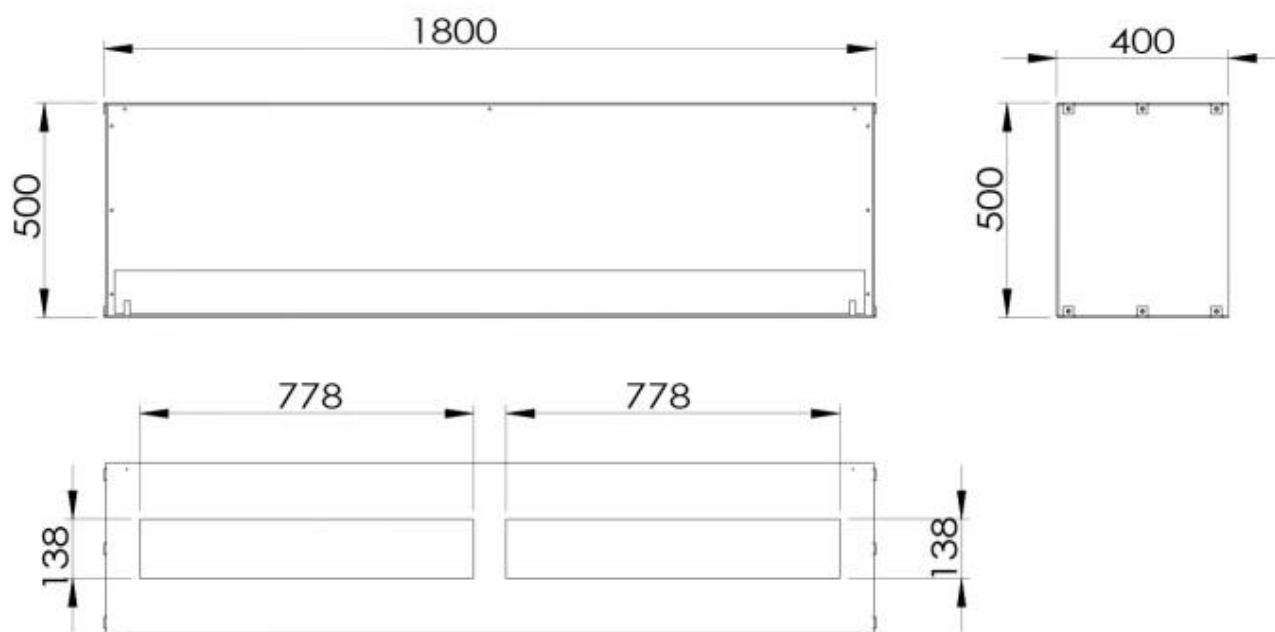

Foco One 1800 - Manual Burner