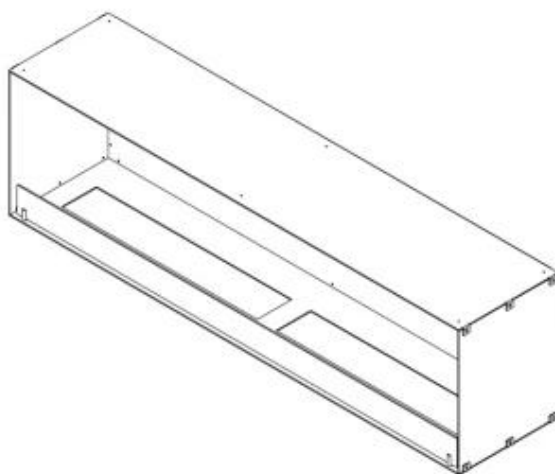

Foco One 1800 - Manual Burner