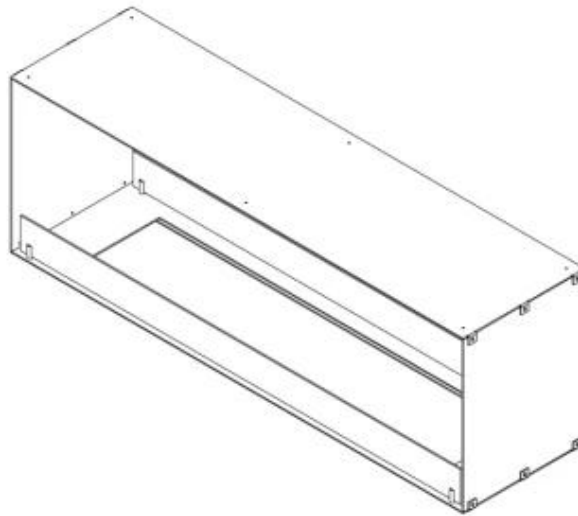

CACHFIRES

FOCO TWO 1500

BIO-30-151

Foco Two 1500 is a 150 cm wide, two-sided built-in bioethanol fireplace that allows viewing of flames from both sides, making it perfect for partition walls and TV setups. This fireplace is part of the Foco series, known for affordable built-in bioethanol fireplaces. It offers a choice between a manual or automatic burner, allowing customisation of flame control and operation. Constructed from 4 mm powder-coated stainless steel, the Foco Two 1500 features a sleek design that highlights the beauty of the flames.

TECHNICAL SPECIFICATIONS

Burner - Features

Control	Remote Control
Control	Automatic
Control	Manual
Adjustable flame	Yes
Minimum room size	94 cubic metres
Minimum room size	140 cubic metres
Flame length	100 cm
Flame length	90 cm
Burning time up to	35 hours
Burning time up to	11 hours
Burning time up to	7.5 hours
Capacity	21 Litres
Capacity	6.8 Litres
Capacity	7 Litres
Power requirements	No
Power requirements	Yes
Heat output (max)	6,4 kW
Heat output (max)	9,4 kW

Type

Product type	See-through Built-in Bioethanol Fireplace
Fuel	Bioethanol
Flue/Chimney	Not Required
Brand	Foco
Use	Indoor
Flame view	See-through
Warranty	2 years

Size

Length/Width	150 cm
Height	50 cm
Depth	40 cm

Appearance

Material	Steel
Steel Thickness	4 mm
Colour	Black
Glas included	Yes

Foco Two 1500 - Automatic Burner

Foco Two 1500 - Manual Burner