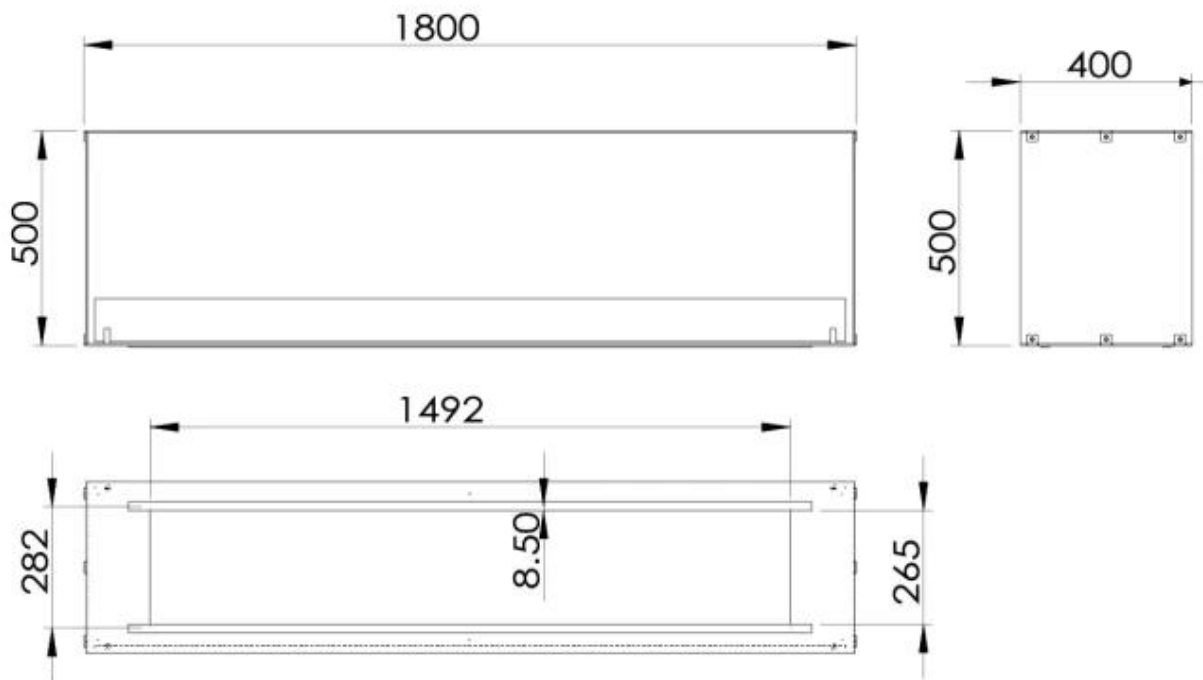

Foco Two 1800 - Automatic Burner