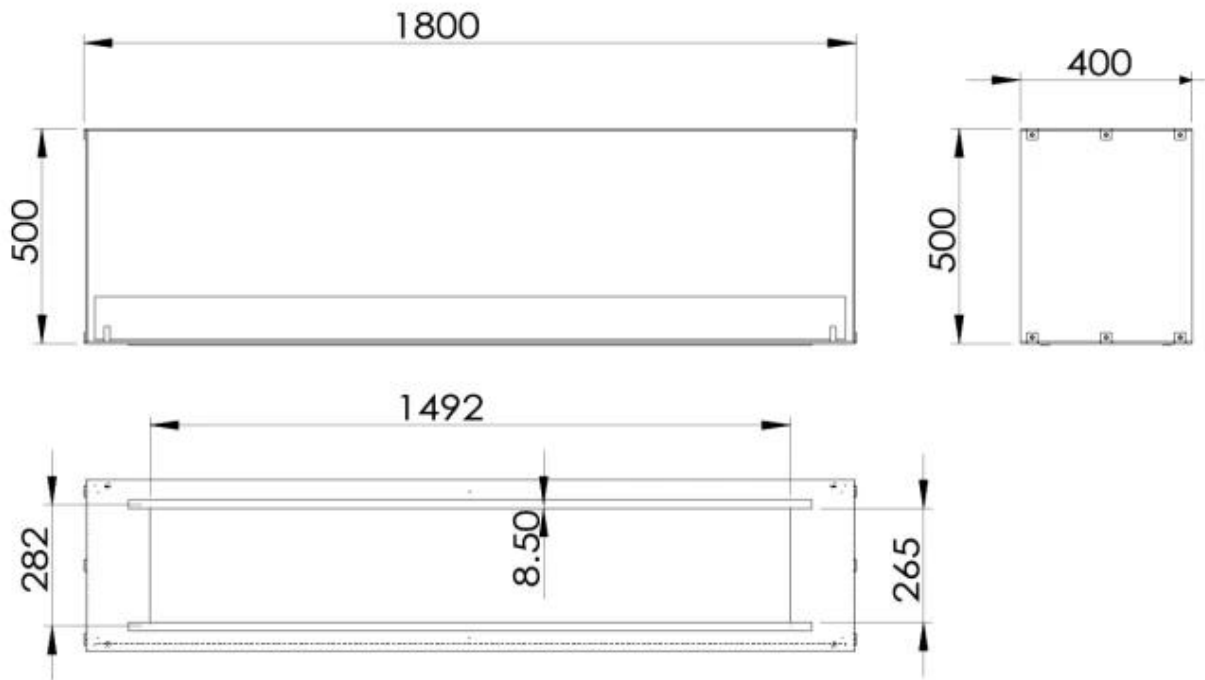

Foco Two 1800 - Automatic Burner