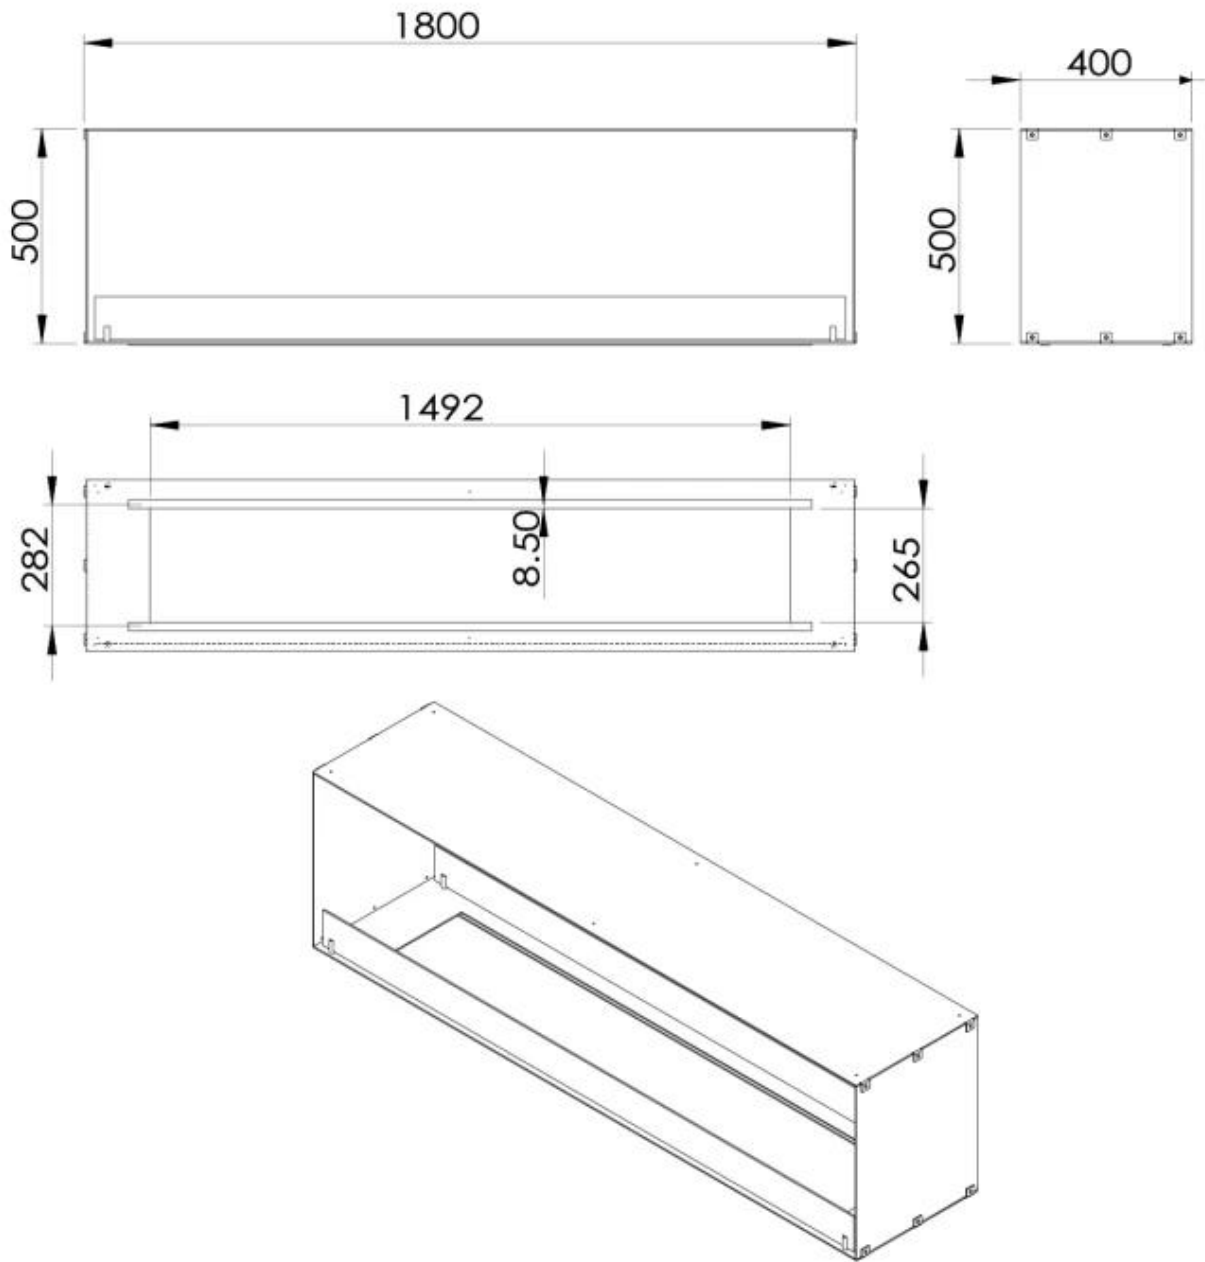

TECHNICAL SPECIFICATIONS

Burner - Features

Adjustable flame	Yes
Control	Remote Control
Control	Automatic
Control	Manual
Minimum room size	130 cubic metres
Minimum room size	160 cubic metres
Flame length	130 cm
Flame length	120 cm
Capacity	26.8 Litres
Capacity	8.6 Litres
Capacity	8 Litres
Power requirements	Yes
Power requirements	No
Heat output (max)	13 kW
Heat output (max)	8,8 kW

Size

Length/Width	180 cm
Height	50 cm
Depth	40 cm

Type

Product type	See-through Built-in Bioethanol Fireplace
Fuel	Bioethanol
Flue/Chimney	Not Required
Brand	Foco
Use	Indoor
Flame view	See-through
Warranty	2 years
Recommended air change rate	1

Appearance

Material	Steel
Steel Thickness	4 mm
Colour	Black

Glas included

Yes

Foco Two 1800 - Automatic Burner

Foco Two 1800 - Manual Burner