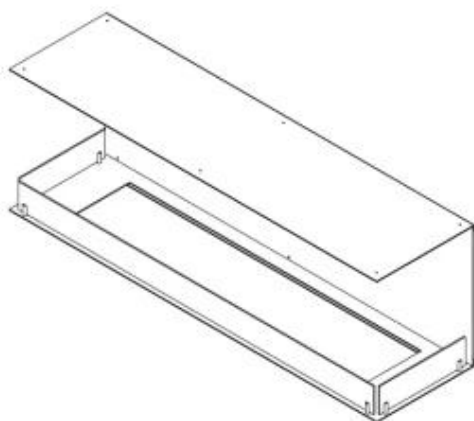

CACHFIRES

FOCO THREE 1500

BIO-30-153

Foco Three 1500 is a 150 cm wide built-in bioethanol fireplace, featuring flames visible from three sides, making it ideal for bioethanol fireplace media walls. As a standard, the Foco Three 1500 comes with two manual burners but can be upgraded to various remote-controlled burners. The fireplace is made of 4 mm thick black powder coated stainless steel and has tempered glass panels on the front and sides that protects the flames and ensures a safe environment.

Type

Product type	3-sided Built-in Bioethanol Fireplace
Fuel	Bioethanol
Flue/Chimney	Not Required
Brand	Foco
Use	Indoor
Flame view	Three-sided
Warranty	2 years

Size

Length/Width	150 cm
Height	50 cm
Depth	40 cm

Appearance

Material	Steel
Steel Thickness	4 mm
Colour	Black
Glas included	Yes

Foco Three 1500 - Automatic Burner

Foco Three 1500 - Manual Burner