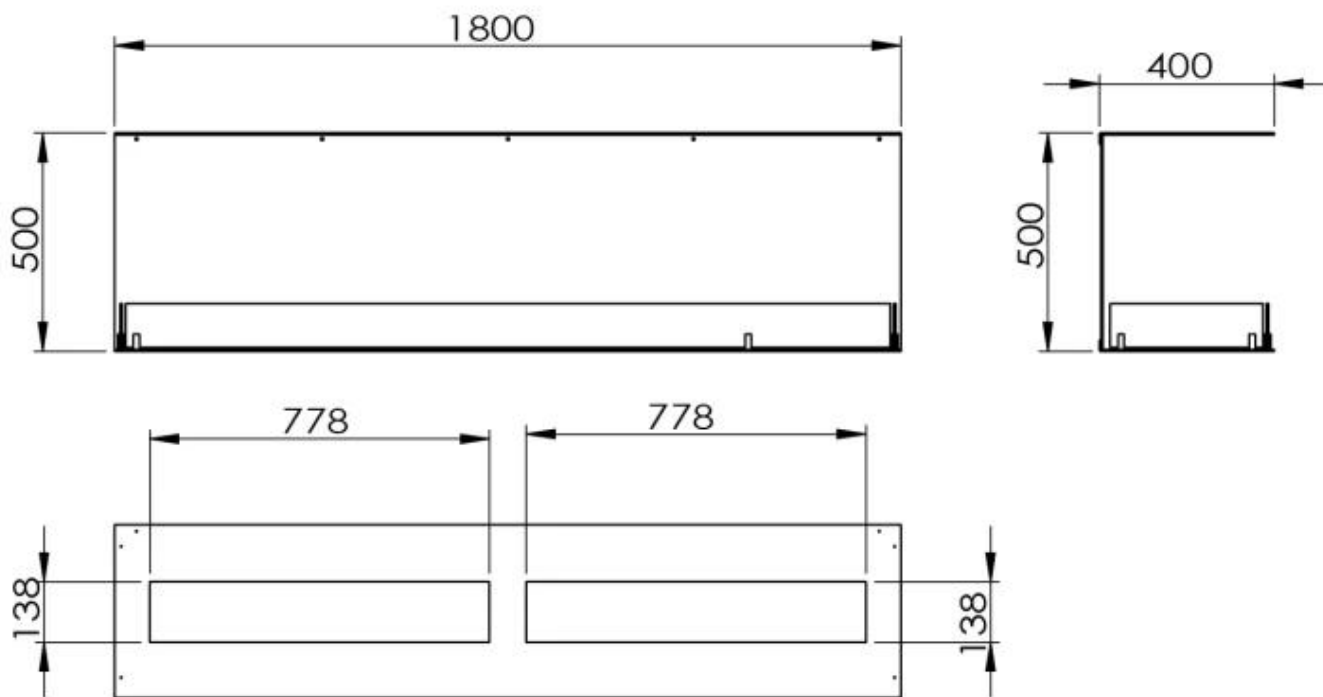

Foco Three 1800 - Manual Burner