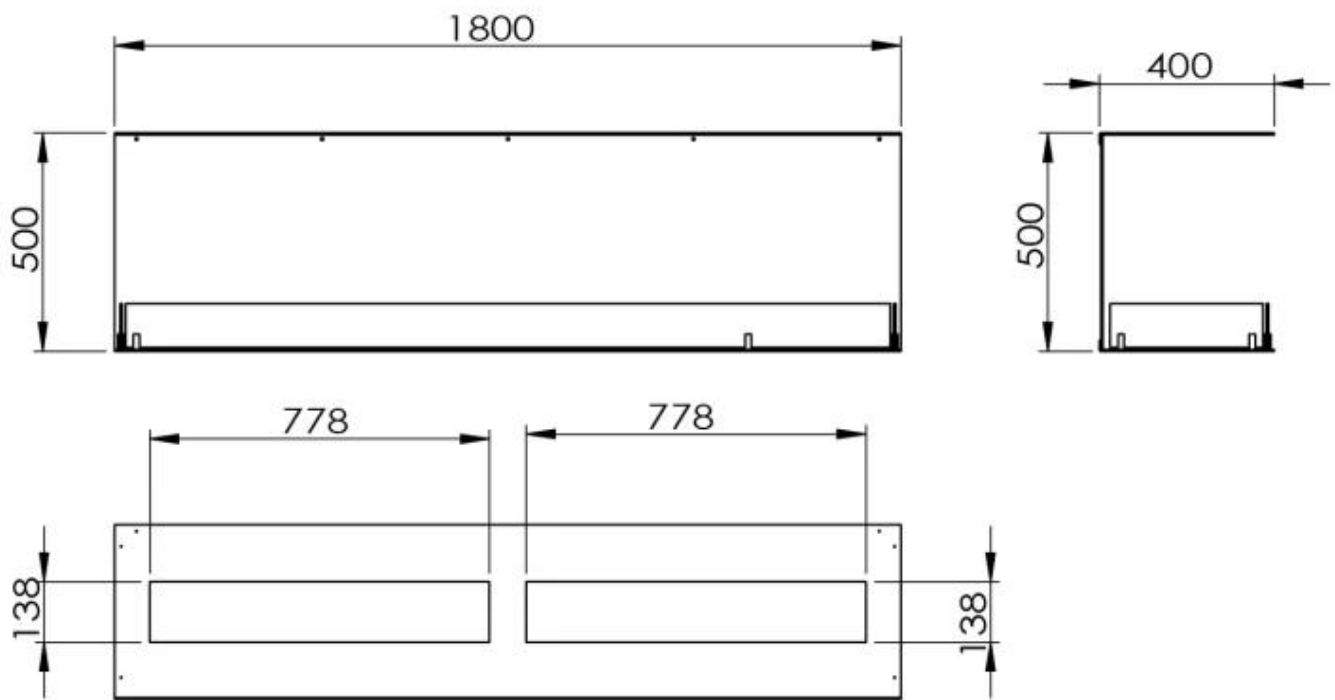

TECHNICAL SPECIFICATIONS

Burner - Features

Control	Manual
Control	Remote Control
Control	Automatic
Minimum room size	130 cubic metres
Minimum room size	160 cubic metres
Adjustable flame	Yes
Flame length	130 cm
Flame length	120 cm
Burning time up to	35 hours
Burning time up to	11 hours
Burning time up to	6.5 hours
Capacity	8.6 Litres
Capacity	26.8 Litres
Capacity	8 Litres
Power requirements	No
Power requirements	Yes
Heat output (max)	13 kW
Heat output (max)	8,8 kW

Type

Fuel	Bioethanol
Product type	3-sided Built-in Bioethanol Fireplace
Flue/Chimney	Not Required
Brand	Foco
Use	Indoor
Flame view	Three-sided
Warranty	2 years
Recommended air change rate	1

Size

Length/Width	180 cm
Height	50 cm
Depth	40 cm

Appearance

Material	Steel
Steel Thickness	4 mm
Colour	Black
Glas included	Yes

Foco Three 1800 - Manual Burner

Foco Three 1800 - Automatic Burner