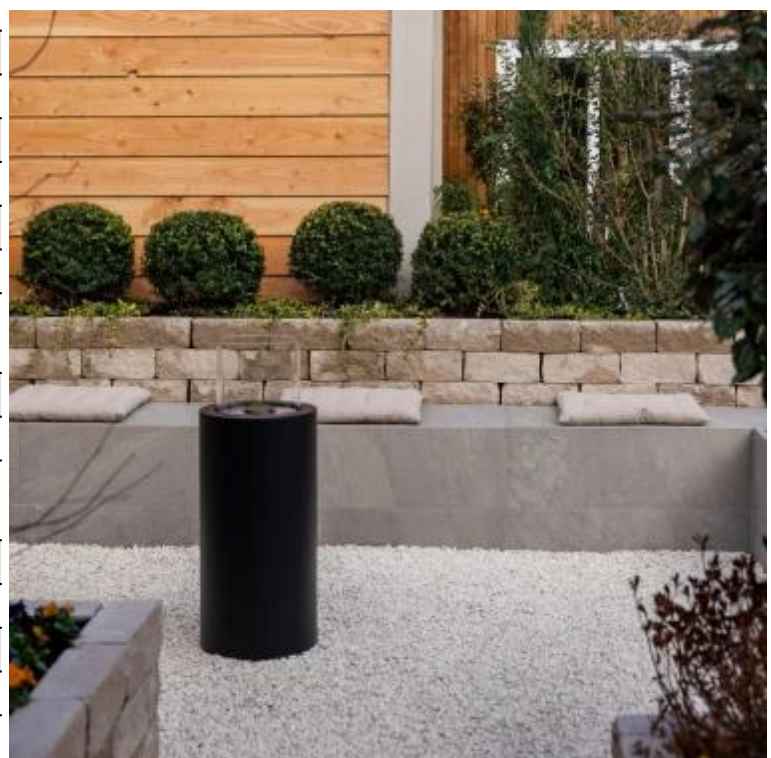

CACHFIRES

DUALIS - BLACK

BIO-20-330

The ScandiFlames Dualis Black is a versatile, 2-in-1 manual bioethanol fireplace suitable for both indoor and outdoor use. Featuring a sleek black design, it can be used as either a floor-standing or tabletop fireplace—simply lift the burner and safety glass out to enjoy the tabletop option. With a long burn time of up to 18 hours per filling, and no need for electrical connections, this elegant and practical fireplace is a stylish addition to any space.

TECHNICAL SPECIFICATIONS

Key Specifications

Product type	Freestanding Bioethanol Fireplace
Product type	Outdoor Freestanding Bioethanol Fireplace
Brand	ScandiFlames
Included	Bioethanol Burner
Included	Glass
Included	User guide
Use	Outdoor
Use	Indoor
Warranty	2 years

Dimensions & Weight

Height	91 cm
Diameter	45 cm
Weight	12,5 kg

Technical Specifications

Minimum room size	30 cubic metres
Fuel	Bioethanol
Burning time up to	18 hours
Capacity	3 Litres
Heat output (max)	1,15 kW
Consumption	0.18 L/h

Burner Specifications

Control	Manual
Remote control	No

Material and Appearance

Material	Steel
Colour	Black
Shape	Round
Glas included	Yes

Installation Details

Installation/Mounting	Freestanding